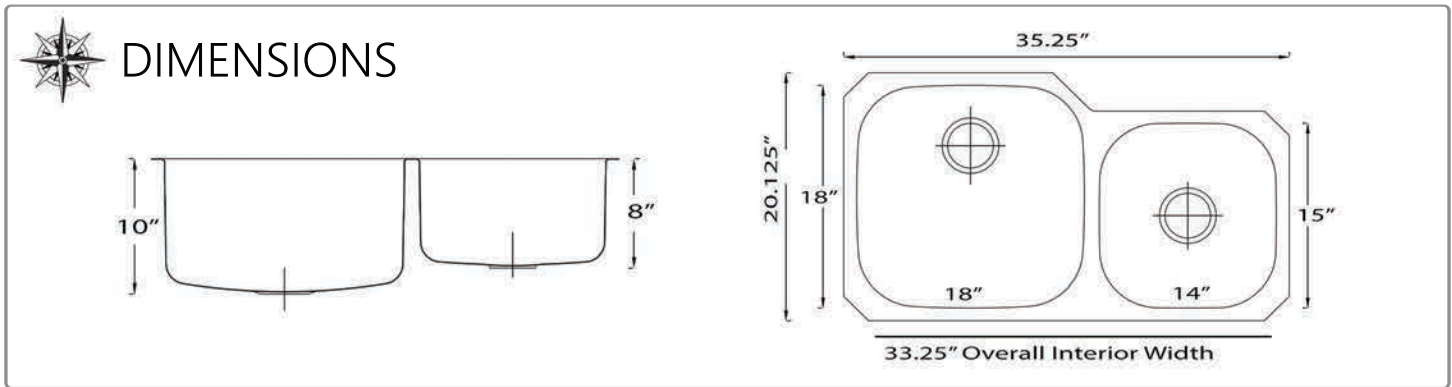

STAINLESS STEEL KITCHEN UNDERMOUNT NS3520-16