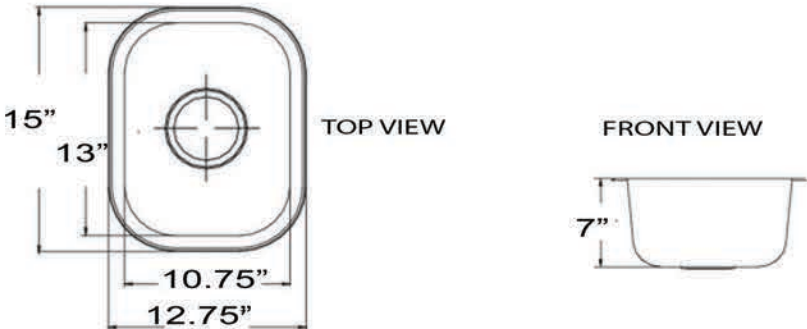

DIMENSIONS

NS20