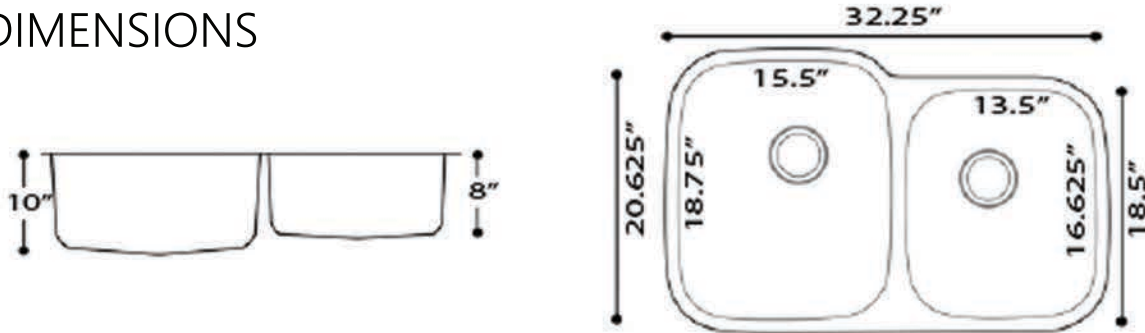

DIMENSIONS