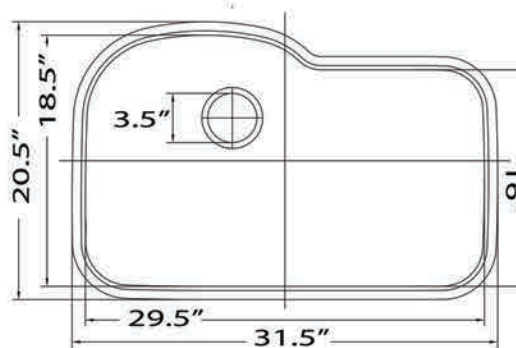

DIMENSIONS

NS10i-16

ACCESSORY
PACK

DIMENSIONS