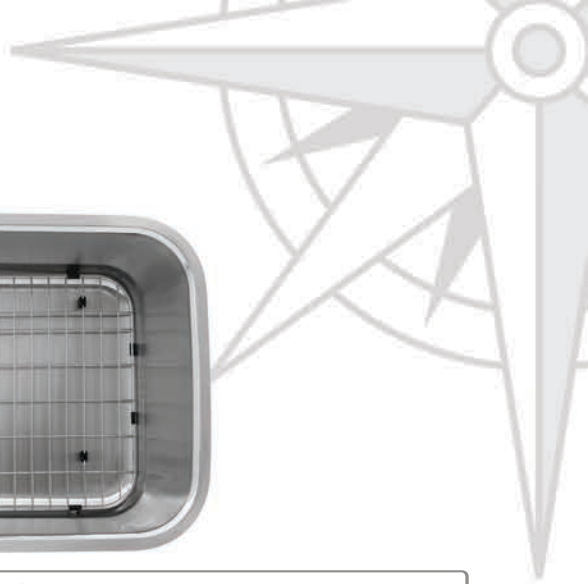

STAINLESS STEEL KITCHEN UNDERMOUNT

MOBYXL-16

ACCESSORY
PACK