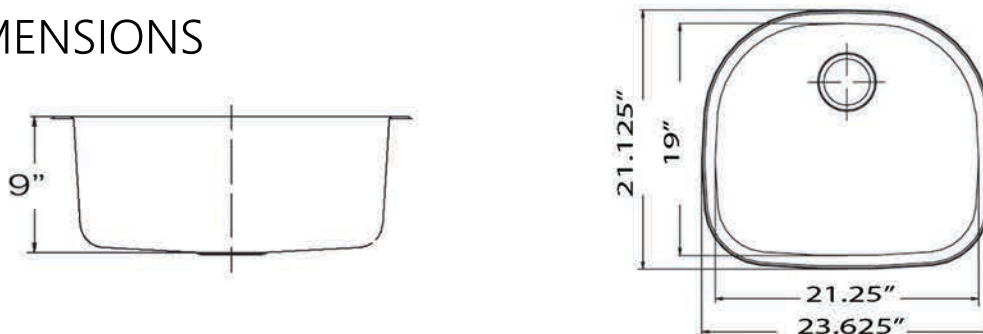

DIMENSIONS