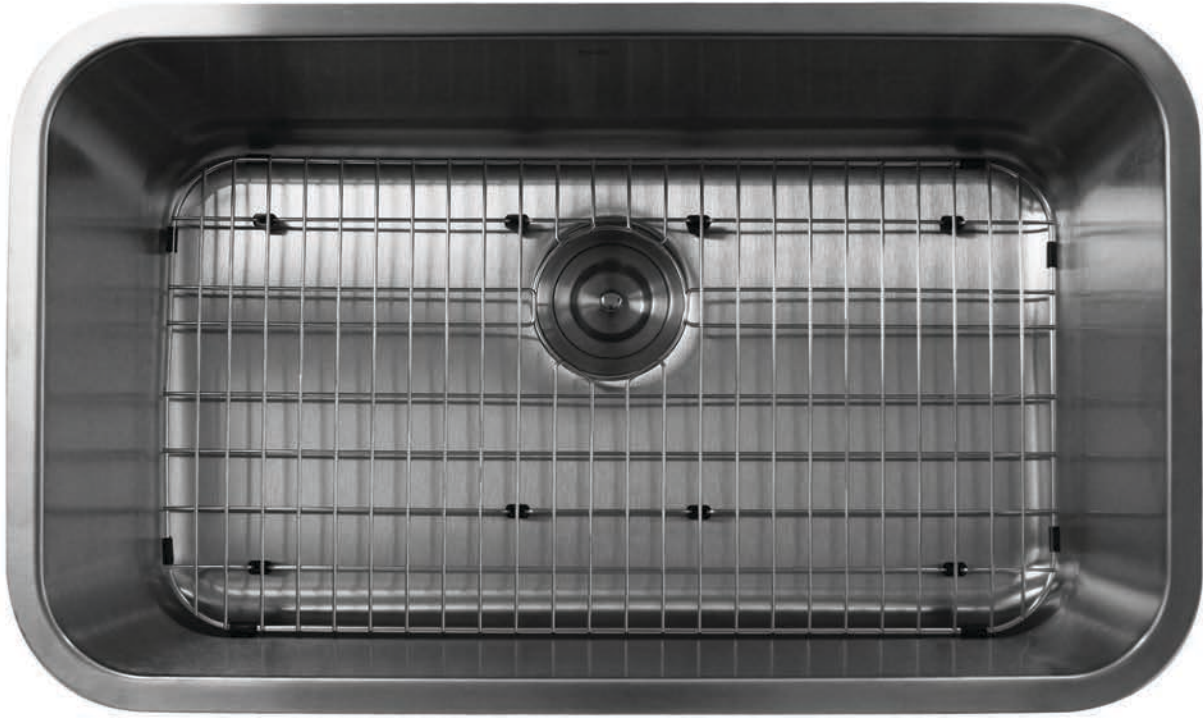

SCONSET COLLECTION 2