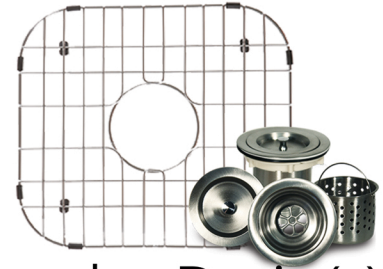

NS3322-DE-8

9 MADAKET COLLECTION

ACCESSORY
PACK

Pack Contents

Includes Grid(s)

Includes Deluxe Colander Drain(s)

*Some exceptions apply.

Only Large grid available for NS7030-R-16