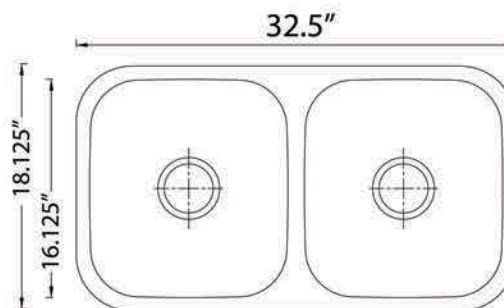

STAINLESS STEEL KITCHEN UNDERMOUNT

NS3018-9-16
NS3018-10-16

SCONSET COLLECTION 2

STAINLESS STEEL KITCHEN UNDERMOUNT

MOBYXL-16

ACCESSORY
PACK

DIMENSIONS

NS10i-16

ACCESSORY
PACK

DIMENSIONS

Nantucket SINKS

3 SCONSET COLLECTION

STAINLESS STEEL KITCHEN UNDERMOUNT

NS09i-16

DIMENSIONS

NS03i-16

DIMENSIONS

SCONSET COLLECTION 4

STAINLESS STEEL KITCHEN UNDERMOUNT NS3520-16

NS3121-16

NS7030-R-16

No Grid for
Small Bowl

5 SCONSET COLLECTION

STAINLESS STEEL KITCHEN UNDERMOUNT