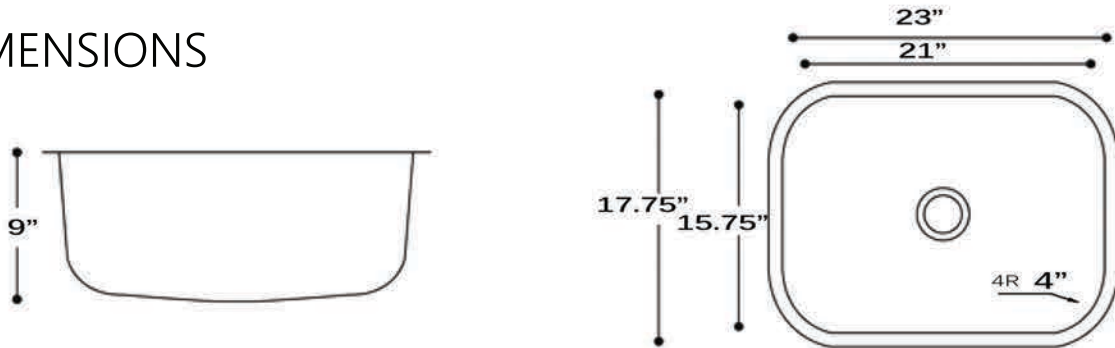

ACCESSORY
PACK

DIMENSIONS

Nantucket SINKS

3 SCONSET COLLECTION

STAINLESS STEEL KITCHEN UNDERMOUNT

NS09i-16

DIMENSIONS

NS03i-16