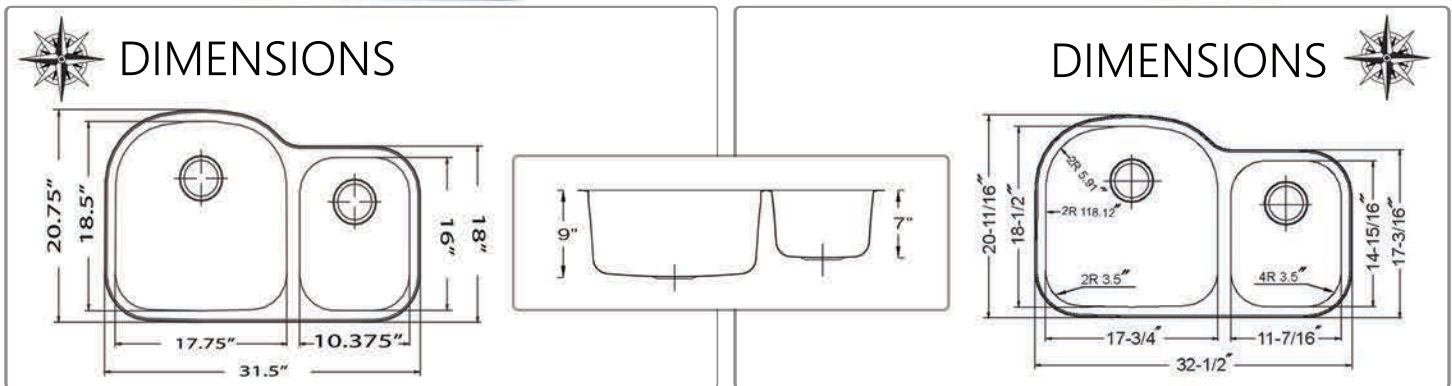

DIMENSIONS

SCONSET COLLECTION 4

STAINLESS STEEL KITCHEN UNDERMOUNT NS3520-16

NS3121-16

NS7030-R-16

No Grid for
Small Bowl

5 SCONSET COLLECTION

STAINLESS STEEL KITCHEN UNDERMOUNT