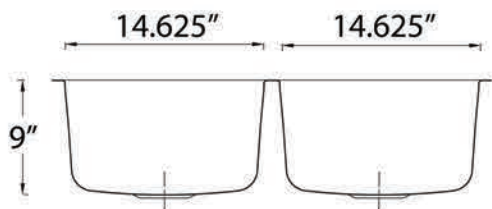

ACCESSORY
PACK

DIMENSIONS

Nantucket SINKS

3 SCONSET COLLECTION

STAINLESS STEEL KITCHEN UNDERMOUNT

NS09i-16

DIMENSIONS

NS03i-16