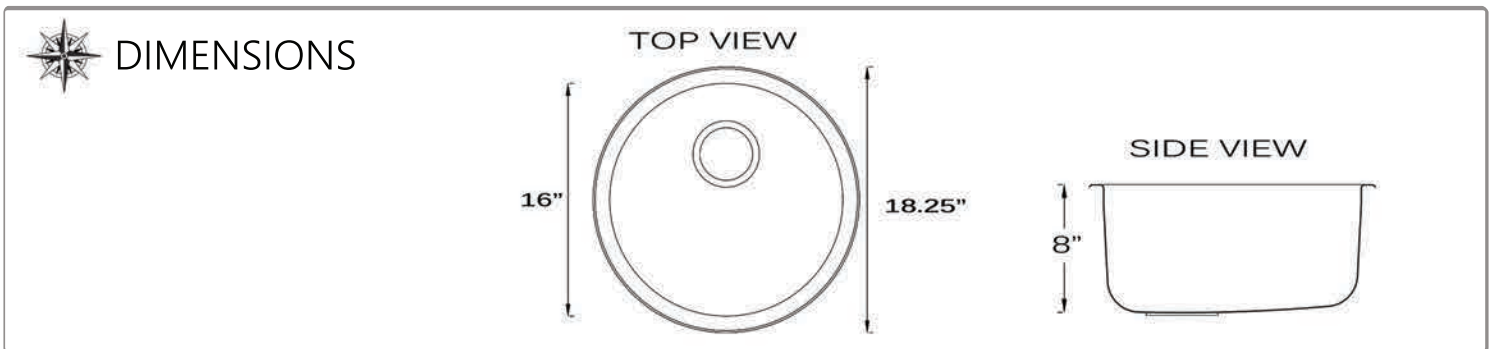

NS503-16

DIMENSIONS

STAINLESS STEEL BAR/PREP

NS37

SHOWN WITH
OPTIONAL GRID

OPTIONAL GRID AVAILABLE
model# BG37

7 SCONSET / QUIDNET COLLECTION

STAINLESS STEEL BAR/PREP