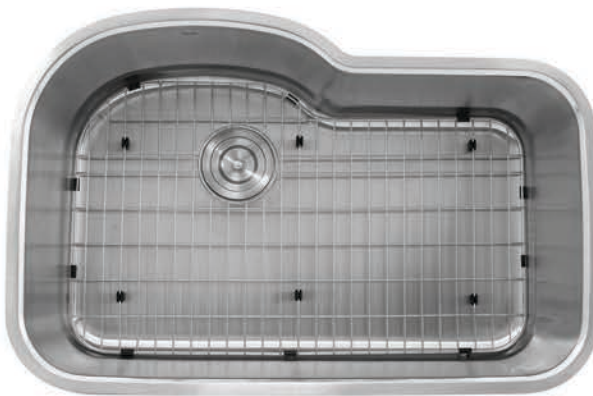

STAINLESS STEEL KITCHEN UNDERMOUNT

NS3018-9-16
NS3018-10-16

SCONSET COLLECTION 2

STAINLESS STEEL KITCHEN UNDERMOUNT

MOBYXL-16

ACCESSORY
PACK

DIMENSIONS

NS10i-16

ACCESSORY
PACK

DIMENSIONS

Nantucket SINKS

3 SCONSET COLLECTION

STAINLESS STEEL KITCHEN UNDERMOUNT

NS09i-16

DIMENSIONS

NS03i-16

DIMENSIONS

SCONSET COLLECTION 4

STAINLESS STEEL KITCHEN UNDERMOUNT NS3520-16

NS3121-16

NS7030-R-16

No Grid for
Small Bowl

5 SCONSET COLLECTION

STAINLESS STEEL KITCHEN UNDERMOUNT