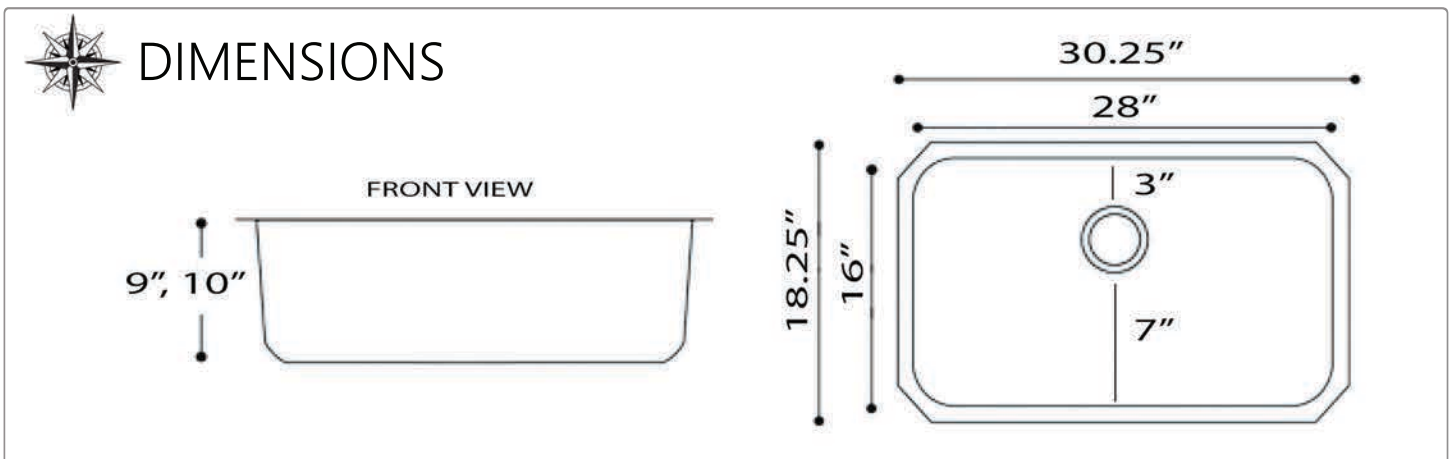

SCONSET COLLECTION 2