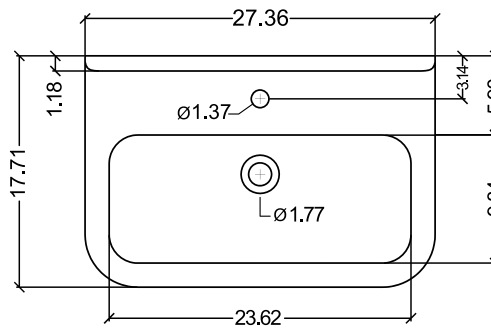

NS-VCDM27

Fireclay Single-Bowl Bathroom Wallmount Sink

White | Black, White

Deck Mounted Faucets

Features:

- Made in Italy
- Genuine Italian Fireclay
- Wall-mount Installation
- Porcelain enamel glaze
- Sink has overflow
- 3 faucet holes - 8" centered

Dimensions:

Nominal Dimensions - Actual May Vary by 1/4"

- Overall Dimensions: 27.375" x 17.75" x 13.75"
- Interior Bowl: 23.5" x 9.75" x 5"
- Faucet Spread: 8"
- Exterior Base: 24.75" x 15.75"
- Drain Dimensions: 1.75"

Top