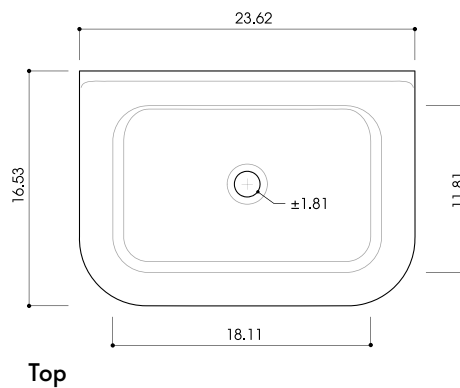

### Dimensions:

Nominal Dimensions - Actual May Vary by 1/4"

- Overall Dimensions: 16.5" x 16.5" x 18.25"
- Interior Bowl: 13" x 12.25"
- Exterior Base: 11.5" x 14.5" (under sink rim)
- Interior Depth: 6.25"
- Drain Opening: 1.75"

### Dimensions:

Nominal Dimensions - Actual May Vary by 1/4"

- Overall Dimensions: 23.5" x 19" x 16.5"
- Interior Bowl: 18" x 11.75" x 8"
- Faucet Spread: 8"
- Exterior Bowl Height: 8.5"
- Drain Dimensions: 1.75"

#### Dimensions:

Nominal Dimensions - Actual May Vary by 1/4"

- Overall Dimensions: 35.5" x 19" 16.5"
- Interior Bowl: 30.75" x 11.75" x 8"
- Faucet Spread: 8"
- Exterior Bowl Height: 8.5"
- Drain Dimensions: 1.75"

### Dimensions:

Nominal Dimensions - Actual May Vary by 1/4"

- Overall Dimensions: 47.25" x 19" x 16.5"
- Interior Bowl: 20" x 11.75" x 8"
- Faucet Spread: 8"
- Exterior Bowl Height: 8.5"
- Drain Dimensions: 1.75"