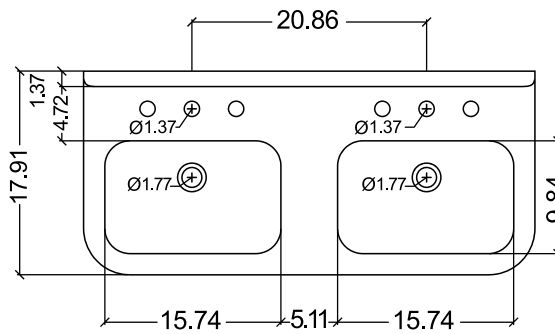

NS-VCDM39

Fireclay Double-Bowl Bathroom Wallmount Sink

White | Black, White | Green, White

Deck Mounted Faucets

Features:

- Made in Italy
- Genuine Italian Fireclay
- Wall-mount Installation
- Porcelain enamel glaze
- Sink has overflow
- Three faucet holes - 8" centered

Dimensions:

Nominal Dimensions - Actual May Vary by 1/4"

- Overall Dimensions: 40.25" x 18" 13.5"
- Interior Bowl: 15.75" x 9.75" x 5"
- Faucet Spread: 8"
- Exterior Base: 38" x 17"
- Drain Dimensions: 1.75"

Top