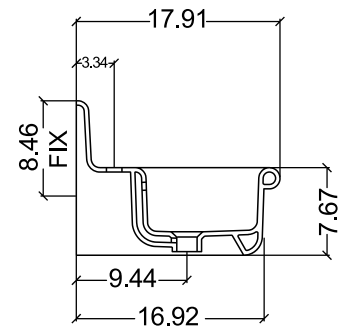

NS-VCDM39

Fireclay Double-Bowl Bathroom Wallmount Sink

White | Black, White | Green, White

Deck Mounted Faucets

Features:

- Made in Italy
- Genuine Italian Fireclay
- Wall-mount Installation
- Porcelain enamel glaze
- Sink has overflow
- Three faucet holes - 8" centered

Dimensions:

Nominal Dimensions - Actual May Vary by 1/4"

- Overall Dimensions: 40.25" x 18" 13.5"
- Interior Bowl: 15.75" x 9.75" x 5"
- Faucet Spread: 8"
- Exterior Base: 38" x 17"
- Drain Dimensions: 1.75"

Side