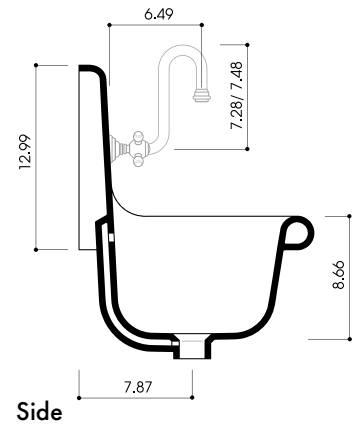

### Dimensions:

Nominal Dimensions - Actual May Vary by 1/4"

- Overall Dimensions: 16.5" x 16.5" x 18.25"
- Interior Bowl: 13" x 12.25"
- Exterior Base: 11.5" x 14.5" (under sink rim)
- Interior Depth: 6.25"
- Drain Opening: 1.75"

### Dimensions:

Nominal Dimensions - Actual May Vary by 1/4"

- Overall Dimensions: 23.5" x 19" x 16.5"
- Interior Bowl: 18" x 11.75" x 8"
- Faucet Spread: 8"
- Exterior Bowl Height: 8.5"
- Drain Dimensions: 1.75"