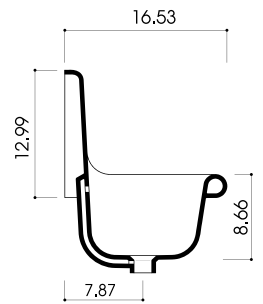

NS-VCU48

Fireclay Double-Bowl Bathroom Wallmount Sink

White | Black, White

Wall Mounted Faucets

Features:

- Made in Italy
- Genuine Italian Fireclay
- Wall-mount Installation
- Porcelain enamel glaze
- Sink has overflow
- Three faucet holes - 8" centered

Dimensions:

Nominal Dimensions - Actual May Vary by 1/4"

- Overall Dimensions: 47.25" x 19" x 16.5"
- Interior Bowl: 20" x 11.75" x 8"
- Faucet Spread: 8"
- Exterior Bowl Height: 8.5"
- Drain Dimensions: 1.75"

Side