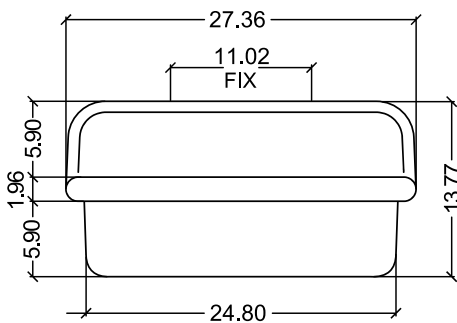

### Dimensions:

Nominal Dimensions - Actual May Vary by 1/4"

- Overall Dimensions: 20" x 18" x 13.5"
- Interior Bowl: 15.75" x 12"
- Mounting Hardware: 10" Spacing
- Interior Depth: 5"
- Drain Opening: 1.75"

### Dimensions:

Nominal Dimensions - Actual May Vary by 1/4"

- Overall Dimensions: 27.375" x 17.75" x 13.75"
- Interior Bowl: 23.5" x 9.75" x 5"
- Faucet Spread: 8"
- Exterior Base: 24.75" x 15.75"
- Drain Dimensions: 1.75"