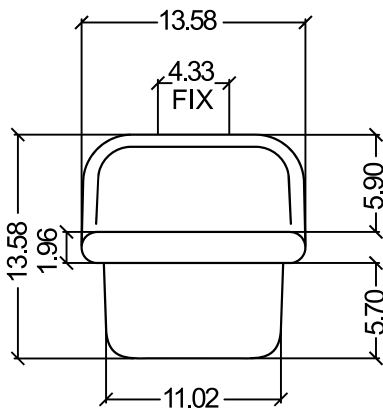

#### Dimensions:

Nominal Dimensions - Actual May Vary by 1/4"

- Overall Dimensions: 35.5" x 19" 16.5"
- Interior Bowl: 30.75" x 11.75" x 8"
- Faucet Spread: 8"
- Exterior Bowl Height: 8.5"
- Drain Dimensions: 1.75"

### Dimensions:

Nominal Dimensions - Actual May Vary by 1/4"

- Overall Dimensions: 47.25" x 19" x 16.5"
- Interior Bowl: 20" x 11.75" x 8"
- Faucet Spread: 8"
- Exterior Bowl Height: 8.5"
- Drain Dimensions: 1.75"

### Dimensions:

Nominal Dimensions - Actual May Vary by 1/4"

- Overall Dimensions: 13.58" x 17.91" x 13.58"
- Interior Bowl: 9.84" x 9.84" x 5.7"
- Faucet Hole: 1.37"
- Exterior Base: 11.02" x 16.5"
- Drain Opening: 1.77"