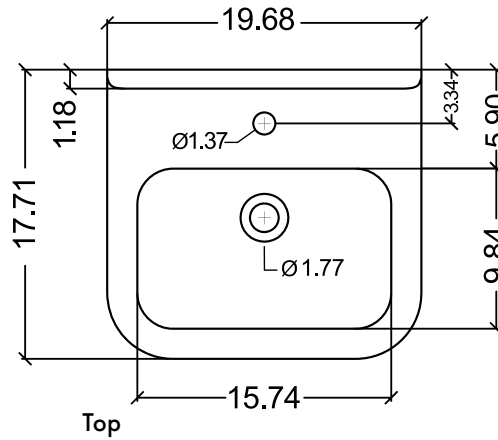

### Dimensions:

Nominal Dimensions - Actual May Vary by 1/4"

- Overall Dimensions: 47.25" x 19" x 16.5"
- Interior Bowl: 20" x 11.75" x 8"
- Faucet Spread: 8"
- Exterior Bowl Height: 8.5"
- Drain Dimensions: 1.75"

### Dimensions:

Nominal Dimensions - Actual May Vary by 1/4"

- Overall Dimensions: 13.58" x 17.91" x 13.58"
- Interior Bowl: 9.84" x 9.84" x 5.7"
- Faucet Hole: 1.37"
- Exterior Base: 11.02" x 16.5"
- Drain Opening: 1.77"

### Dimensions:

Nominal Dimensions - Actual May Vary by 1/4"

- Overall Dimensions: 19.5" x 17.75" x 13.5"
- Interior Bowl: 15.75" x 9.75"
- Exterior Base: 17.25"
- Interior Depth: 5.75"
- Drain Dimensions: 1.75"

### Dimensions:

Nominal Dimensions - Actual May Vary by 1/4"

- Overall Dimensions: 20" x 18" x 13.5"
- Interior Bowl: 15.75" x 12"
- Mounting Hardware: 10" Spacing
- Interior Depth: 5"
- Drain Opening: 1.75"