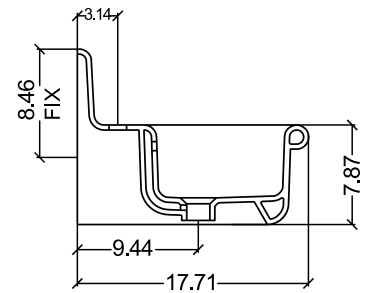

NS-VCDM27

Fireclay Single-Bowl Bathroom Wallmount Sink

White | Black, White

Deck Mounted Faucets

Features:

- Made in Italy
- Genuine Italian Fireclay
- Wall-mount Installation
- Porcelain enamel glaze
- Sink has overflow
- 3 faucet holes - 8" centered

Dimensions:

Nominal Dimensions - Actual May Vary by 1/4"

- Overall Dimensions: 27.375" x 17.75" x 13.75"
- Interior Bowl: 23.5" x 9.75" x 5"
- Faucet Spread: 8"
- Exterior Base: 24.75" x 15.75"
- Drain Dimensions: 1.75"

Side