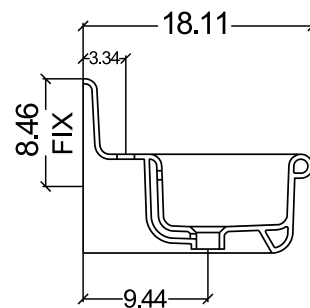

NS-VCDM31L

Fireclay Single-Bowl Bathroom Wallmount Sink

White | Black, Black, White

Deck Mounted Faucets

Features:

- Made in Italy
- Genuine Italian Fireclay
- Wall-mount Installation
- Porcelain enamel glaze
- Sink has overflow
- 3 faucet holes - 8" centered

Dimensions:

Nominal Dimensions - Actual May Vary by 1/4"

- Overall Dimensions: 31.69" x 18.11" x 13.77"
- Interior Bowl: 13.77" x 10.23" x 5.5"
- Faucet Spread: 8"
- Exterior Base: 29.13" x 16.25"
- Drain Dimensions: 1.77"

Side