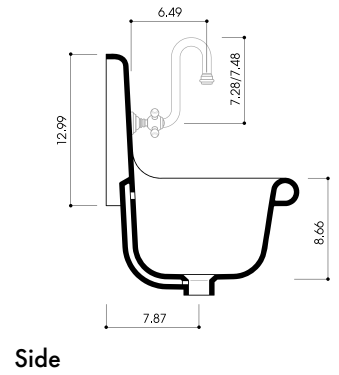

### Dimensions:

Nominal Dimensions - Actual May Vary by 1/4"

- Overall Dimensions: 16.5" x 16.5" x 18.25"
- Interior Bowl: 13" x 12.25"
- Exterior Base: 11.5" x 14.5" (under sink rim)
- Interior Depth: 6.25"
- Drain Opening: 1.75"

### Dimensions:

Nominal Dimensions - Actual May Vary by 1/4"

- Overall Dimensions: 23.5" x 19" x 16.5"
- Interior Bowl: 18" x 11.75" x 8"
- Faucet Spread: 8"
- Exterior Bowl Height: 8.5"
- Drain Dimensions: 1.75"

#### Dimensions:

Nominal Dimensions - Actual May Vary by 1/4"

- Overall Dimensions: 35.5" x 19" 16.5"
- Interior Bowl: 30.75" x 11.75" x 8"
- Faucet Spread: 8"
- Exterior Bowl Height: 8.5"
- Drain Dimensions: 1.75"

### Dimensions:

Nominal Dimensions - Actual May Vary by 1/4"

- Overall Dimensions: 47.25" x 19" x 16.5"
- Interior Bowl: 20" x 11.75" x 8"
- Faucet Spread: 8"
- Exterior Bowl Height: 8.5"
- Drain Dimensions: 1.75"