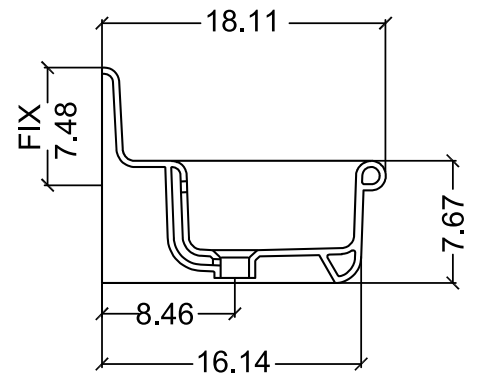

NS-VC20RD1

Fireclay Single-Bowl Bathroom Wallmount Sink

White | Black, White | Blue, White

Deck Mounted Faucets

Features:

- Made in Italy
- Genuine Italian Fireclay
- Wall-mount Installation
- Porcelain enamel glaze
- Sink has overflow
- One faucet hole on right

Dimensions:

Nominal Dimensions - Actual May Vary by 1/4"

- Overall Dimensions: 20" x 18" x 13.5"
- Interior Bowl: 15.75" x 12"
- Mounting Hardware: 10" Spacing
- Interior Depth: 5"
- Drain Opening: 1.75"

Side