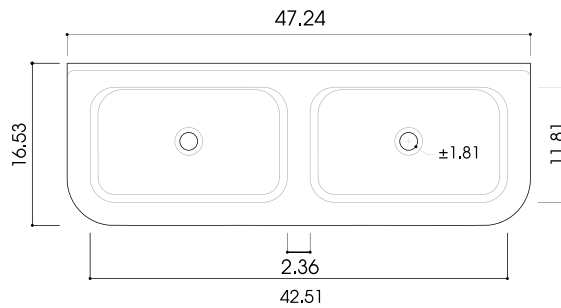

NS-VCU48

Fireclay Double-Bowl Bathroom Wallmount Sink

White | Black, White

Wall Mounted Faucets

Features:

- Made in Italy
- Genuine Italian Fireclay
- Wall-mount Installation
- Porcelain enamel glaze
- Sink has overflow
- Three faucet holes - 8" centered

Dimensions:

Nominal Dimensions - Actual May Vary by 1/4"

- Overall Dimensions: 47.25" x 19" x 16.5"
- Interior Bowl: 20" x 11.75" x 8"
- Faucet Spread: 8"
- Exterior Bowl Height: 8.5"
- Drain Dimensions: 1.75"

Top