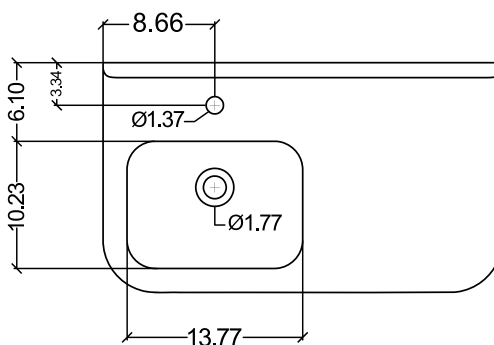

NS-VCDM31L

Fireclay Single-Bowl Bathroom Wallmount Sink

White | Black, Black, White

Deck Mounted Faucets

Features:

- Made in Italy
- Genuine Italian Fireclay
- Wall-mount Installation
- Porcelain enamel glaze
- Sink has overflow
- 3 faucet holes - 8" centered

Dimensions:

Nominal Dimensions - Actual May Vary by 1/4"

- Overall Dimensions: 31.69" x 18.11" x 13.77"
- Interior Bowl: 13.77" x 10.23" x 5.5"
- Faucet Spread: 8"
- Exterior Base: 29.13" x 16.25"
- Drain Dimensions: 1.77"

Top