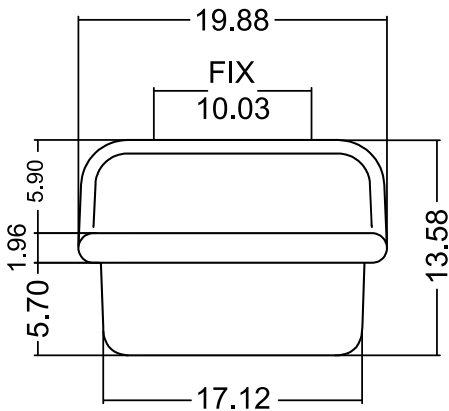

### Dimensions:

Nominal Dimensions - Actual May Vary by 1/4"

- Overall Dimensions: 13.58" x 17.91" x 13.58"
- Interior Bowl: 9.84" x 9.84" x 5.7"
- Faucet Hole: 1.37"
- Exterior Base: 11.02" x 16.5"
- Drain Opening: 1.77"

### Dimensions:

Nominal Dimensions - Actual May Vary by 1/4"

- Overall Dimensions: 19.5" x 17.75" x 13.5"
- Interior Bowl: 15.75" x 9.75"
- Exterior Base: 17.25"
- Interior Depth: 5.75"
- Drain Dimensions: 1.75"

### Dimensions:

Nominal Dimensions - Actual May Vary by 1/4"

- Overall Dimensions: 20" x 18" x 13.5"
- Interior Bowl: 15.75" x 12"
- Mounting Hardware: 10" Spacing
- Interior Depth: 5"
- Drain Opening: 1.75"