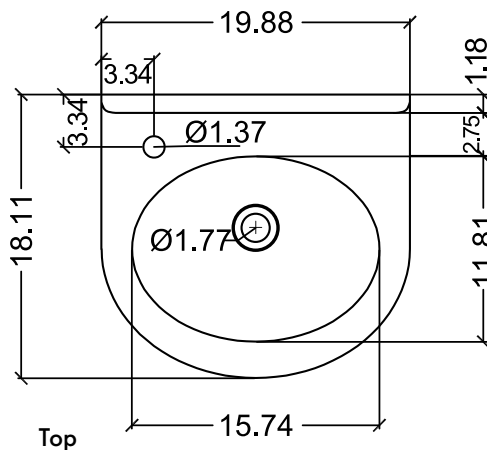

NS-VC20RD1

Fireclay Single-Bowl Bathroom Wallmount Sink

White | Black, White | Blue, White

Deck Mounted Faucets

Features:

- Made in Italy
- Genuine Italian Fireclay
- Wall-mount Installation
- Porcelain enamel glaze
- Sink has overflow
- One faucet hole on right

Dimensions:

Nominal Dimensions - Actual May Vary by 1/4"

- Overall Dimensions: 20" x 18" x 13.5"
- Interior Bowl: 15.75" x 12"
- Mounting Hardware: 10" Spacing
- Interior Depth: 5"
- Drain Opening: 1.75"

Top