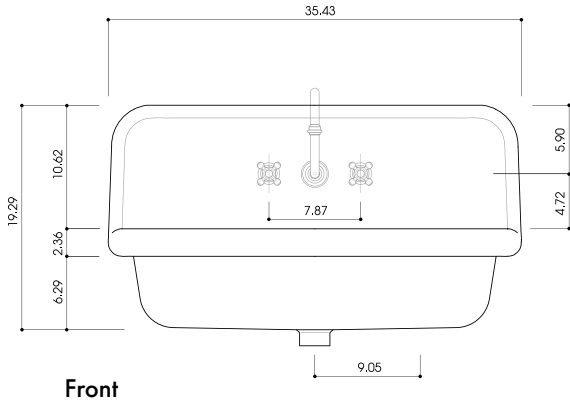

### Dimensions:

Nominal Dimensions - Actual May Vary by 1/4"

- Overall Dimensions: 16.5" x 16.5" x 18.25"
- Interior Bowl: 13" x 12.25"
- Exterior Base: 11.5" x 14.5" (under sink rim)
- Interior Depth: 6.25"
- Drain Opening: 1.75"

### Dimensions:

Nominal Dimensions - Actual May Vary by 1/4"

- Overall Dimensions: 23.5" x 19" x 16.5"
- Interior Bowl: 18" x 11.75" x 8"
- Faucet Spread: 8"
- Exterior Bowl Height: 8.5"
- Drain Dimensions: 1.75"

#### Dimensions:

Nominal Dimensions - Actual May Vary by 1/4"

- Overall Dimensions: 35.5" x 19" 16.5"
- Interior Bowl: 30.75" x 11.75" x 8"
- Faucet Spread: 8"
- Exterior Bowl Height: 8.5"
- Drain Dimensions: 1.75"

### Dimensions:

Nominal Dimensions - Actual May Vary by 1/4"

- Overall Dimensions: 47.25" x 19" x 16.5"
- Interior Bowl: 20" x 11.75" x 8"
- Faucet Spread: 8"
- Exterior Bowl Height: 8.5"
- Drain Dimensions: 1.75"