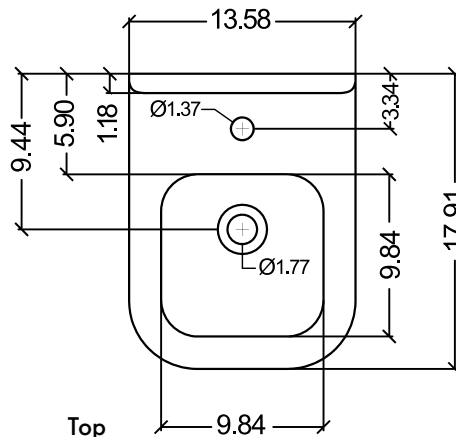

NS-VCDM14

Fireclay Single-Bowl Bathroom Wallmount Sink

White | Black, White

Deck Mounted Faucets

Features:

- Made in Italy
- Genuine Italian Fireclay
- Wall-mount Installation
- Porcelain enamel glaze
- Sink has overflow
- One faucet hole

Dimensions:

Nominal Dimensions - Actual May Vary by 1/4"

- Overall Dimensions: 13.58" x 17.91" x 13.58"
- Interior Bowl: 9.84" x 9.84" x 5.7"
- Faucet Hole: 1.37"
- Exterior Base: 11.02" x 16.5"
- Drain Opening: 1.77"

Top