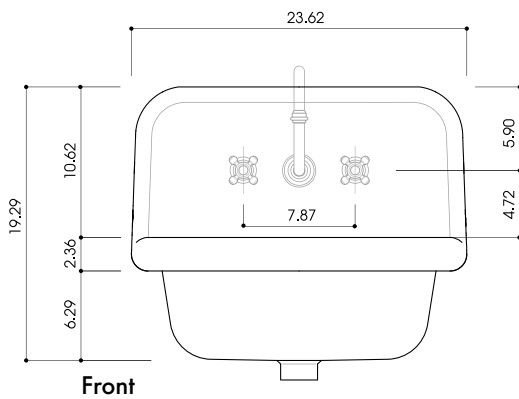

### Dimensions:

Nominal Dimensions - Actual May Vary by 1/4"

- Overall Dimensions: 16.5" x 16.5" x 18.25"
- Interior Bowl: 13" x 12.25"
- Exterior Base: 11.5" x 14.5" (under sink rim)
- Interior Depth: 6.25"
- Drain Opening: 1.75"

### Dimensions:

Nominal Dimensions - Actual May Vary by 1/4"

- Overall Dimensions: 23.5" x 19" x 16.5"
- Interior Bowl: 18" x 11.75" x 8"
- Faucet Spread: 8"
- Exterior Bowl Height: 8.5"
- Drain Dimensions: 1.75"

#### Dimensions:

Nominal Dimensions - Actual May Vary by 1/4"

- Overall Dimensions: 35.5" x 19" 16.5"
- Interior Bowl: 30.75" x 11.75" x 8"
- Faucet Spread: 8"
- Exterior Bowl Height: 8.5"
- Drain Dimensions: 1.75"