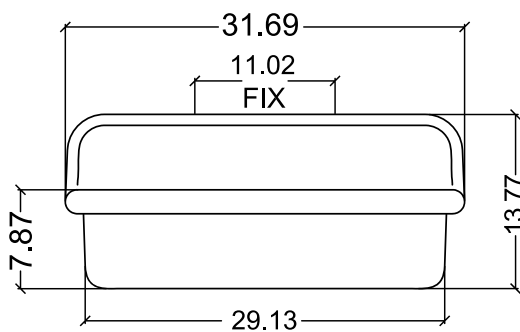

### Dimensions:

Nominal Dimensions - Actual May Vary by 1/4"

- Overall Dimensions: 31.69" x 18.11" x 13.77"
- Interior Bowl: 13.77" x 10.23" x 5.5"
- Faucet Spread: 8"
- Exterior Base: 29.13" x 16.25"
- Drain Dimensions: 1.77"