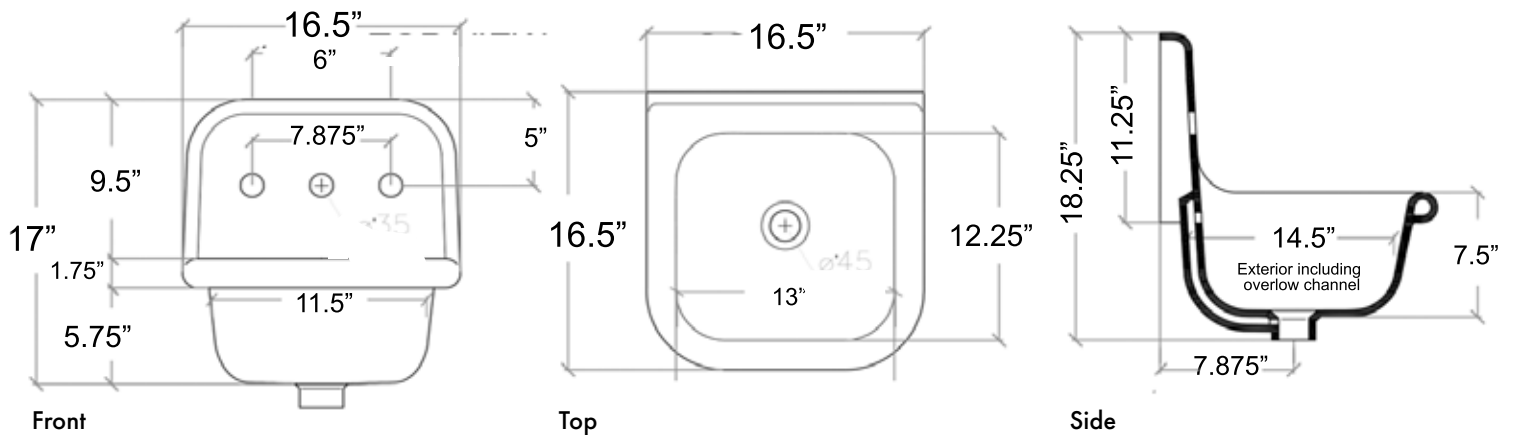

### Dimensions:

Nominal Dimensions - Actual May Vary by 1/4"

- Overall Dimensions: 16.5" x 16.5" x 18.25"
- Interior Bowl: 13" x 12.25"
- Exterior Base: 11.5" x 14.5" (under sink rim)
- Interior Depth: 6.25"
- Drain Opening: 1.75"

### Dimensions:

Nominal Dimensions - Actual May Vary by 1/4"

- Overall Dimensions: 23.5" x 19" x 16.5"
- Interior Bowl: 18" x 11.75" x 8"
- Faucet Spread: 8"
- Exterior Bowl Height: 8.5"
- Drain Dimensions: 1.75"