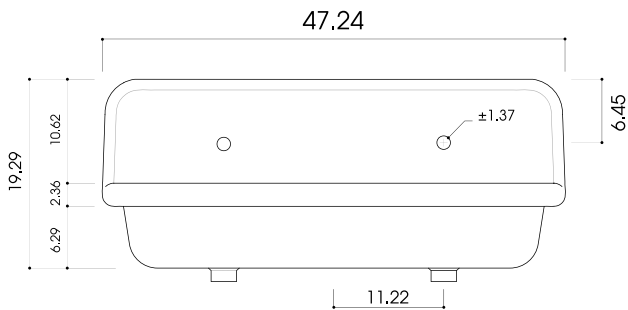

### Dimensions:

Nominal Dimensions - Actual May Vary by 1/4"

- Overall Dimensions: 16.5" x 16.5" x 18.25"
- Interior Bowl: 13" x 12.25"
- Exterior Base: 11.5" x 14.5" (under sink rim)
- Interior Depth: 6.25"
- Drain Opening: 1.75"

### Dimensions:

Nominal Dimensions - Actual May Vary by 1/4"

- Overall Dimensions: 23.5" x 19" x 16.5"
- Interior Bowl: 18" x 11.75" x 8"
- Faucet Spread: 8"
- Exterior Bowl Height: 8.5"
- Drain Dimensions: 1.75"

#### Dimensions:

Nominal Dimensions - Actual May Vary by 1/4"

- Overall Dimensions: 35.5" x 19" 16.5"
- Interior Bowl: 30.75" x 11.75" x 8"
- Faucet Spread: 8"
- Exterior Bowl Height: 8.5"
- Drain Dimensions: 1.75"

### Dimensions:

Nominal Dimensions - Actual May Vary by 1/4"

- Overall Dimensions: 47.25" x 19" x 16.5"
- Interior Bowl: 20" x 11.75" x 8"
- Faucet Spread: 8"
- Exterior Bowl Height: 8.5"
- Drain Dimensions: 1.75"