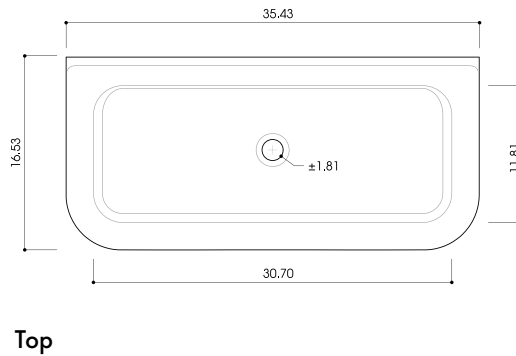

### Dimensions:

Nominal Dimensions - Actual May Vary by 1/4"

- Overall Dimensions: 16.5" x 16.5" x 18.25"
- Interior Bowl: 13" x 12.25"
- Exterior Base: 11.5" x 14.5" (under sink rim)
- Interior Depth: 6.25"
- Drain Opening: 1.75"

### Dimensions:

Nominal Dimensions - Actual May Vary by 1/4"

- Overall Dimensions: 23.5" x 19" x 16.5"
- Interior Bowl: 18" x 11.75" x 8"
- Faucet Spread: 8"
- Exterior Bowl Height: 8.5"
- Drain Dimensions: 1.75"

#### Dimensions:

Nominal Dimensions - Actual May Vary by 1/4"

- Overall Dimensions: 35.5" x 19" 16.5"
- Interior Bowl: 30.75" x 11.75" x 8"
- Faucet Spread: 8"
- Exterior Bowl Height: 8.5"
- Drain Dimensions: 1.75"

### Dimensions:

Nominal Dimensions - Actual May Vary by 1/4"

- Overall Dimensions: 47.25" x 19" x 16.5"
- Interior Bowl: 20" x 11.75" x 8"
- Faucet Spread: 8"
- Exterior Bowl Height: 8.5"
- Drain Dimensions: 1.75"