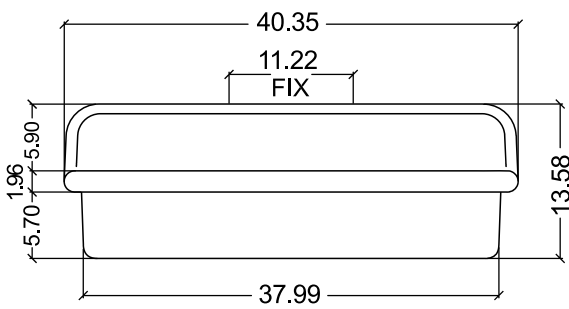

### Dimensions:

Nominal Dimensions - Actual May Vary by 1/4"

- Overall Dimensions: 40.25" x 18" 13.5"
- Interior Bowl: 15.75" x 9.75" x 5"
- Faucet Spread: 8"
- Exterior Base: 38" x 17"
- Drain Dimensions: 1.75"