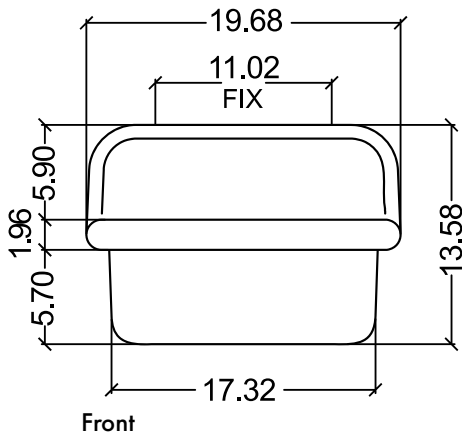

### Dimensions:

Nominal Dimensions - Actual May Vary by 1/4"

- Overall Dimensions: 47.25" x 19" x 16.5"
- Interior Bowl: 20" x 11.75" x 8"
- Faucet Spread: 8"
- Exterior Bowl Height: 8.5"
- Drain Dimensions: 1.75"

### Dimensions:

Nominal Dimensions - Actual May Vary by 1/4"

- Overall Dimensions: 13.58" x 17.91" x 13.58"
- Interior Bowl: 9.84" x 9.84" x 5.7"
- Faucet Hole: 1.37"
- Exterior Base: 11.02" x 16.5"
- Drain Opening: 1.77"

### Dimensions:

Nominal Dimensions - Actual May Vary by 1/4"

- Overall Dimensions: 19.5" x 17.75" x 13.5"
- Interior Bowl: 15.75" x 9.75"
- Exterior Base: 17.25"
- Interior Depth: 5.75"
- Drain Dimensions: 1.75"

### Dimensions:

Nominal Dimensions - Actual May Vary by 1/4"

- Overall Dimensions: 20" x 18" x 13.5"
- Interior Bowl: 15.75" x 12"
- Mounting Hardware: 10" Spacing
- Interior Depth: 5"
- Drain Opening: 1.75"