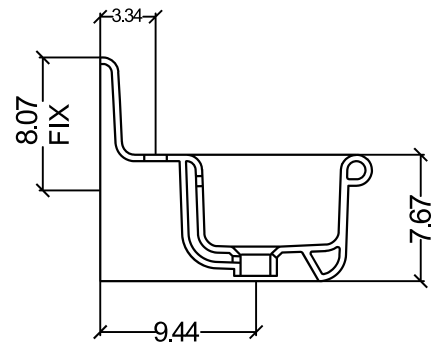

NS-VCDM14

Fireclay Single-Bowl Bathroom Wallmount Sink

White | Black, White

Deck Mounted Faucets

Features:

- Made in Italy
- Genuine Italian Fireclay
- Wall-mount Installation
- Porcelain enamel glaze
- Sink has overflow
- One faucet hole

Dimensions:

Nominal Dimensions - Actual May Vary by 1/4"

- Overall Dimensions: 13.58" x 17.91" x 13.58"
- Interior Bowl: 9.84" x 9.84" x 5.7"
- Faucet Hole: 1.37"
- Exterior Base: 11.02" x 16.5"
- Drain Opening: 1.77"

Side