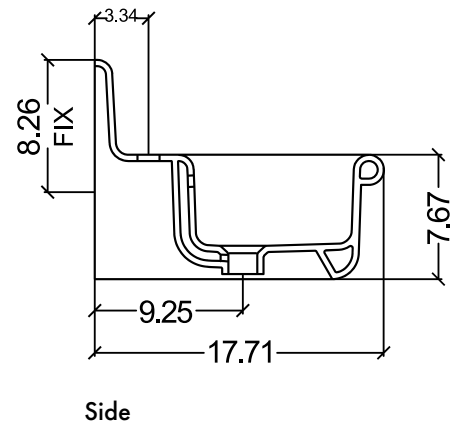

### Dimensions:

Nominal Dimensions - Actual May Vary by 1/4"

- Overall Dimensions: 47.25" x 19" x 16.5"
- Interior Bowl: 20" x 11.75" x 8"
- Faucet Spread: 8"
- Exterior Bowl Height: 8.5"
- Drain Dimensions: 1.75"

### Dimensions:

Nominal Dimensions - Actual May Vary by 1/4"

- Overall Dimensions: 13.58" x 17.91" x 13.58"
- Interior Bowl: 9.84" x 9.84" x 5.7"
- Faucet Hole: 1.37"
- Exterior Base: 11.02" x 16.5"
- Drain Opening: 1.77"

### Dimensions:

Nominal Dimensions - Actual May Vary by 1/4"

- Overall Dimensions: 19.5" x 17.75" x 13.5"
- Interior Bowl: 15.75" x 9.75"
- Exterior Base: 17.25"
- Interior Depth: 5.75"
- Drain Dimensions: 1.75"