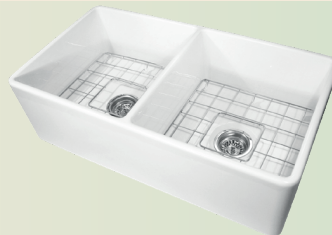

## T-FCFS3019G-OSD

bluff grey

Dimensions:  
30.25"x19"x10"(ext.)  
28.50"x17.5"x8.875"(int.)  
Grid and Drain Included.

## T-FCFS3019CB-OSD

coffee brown

## T-FCFS33-DBL

white

Grids and Drains Included.

## T-FCFS33CB-DBL

coffee brown

Grids and Drains Included.

Dimensions:  
33.25"x18"x10"(ext.)  
15.5"x16.5"x8.5"(int.)