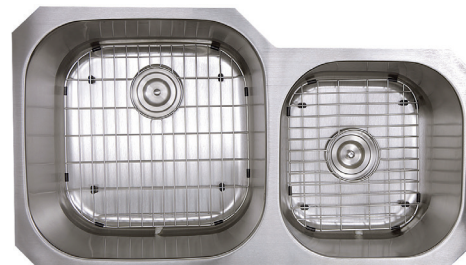

Rubber sound dampening padding is added for noise reduction condensation.

Nantucket Sinks are sprayed with a special insulation to reduce condensation.

Our stainless steel sinks are part of our Material Life Recycle Program. Please recycle!

Lux Accessory Pack:

(2) NS35CD drains and

(2) BG10i bottom grids included.

NS503-16

Dimensions:

32" x 20.75" x 10";

32" x 18.5" x 8" (ext.)

15.75" x 18.75" x 10" (large int.)

13" x 16.5" x 8" (small int.)

Lux Accessory Pack:

(2) NS35CD drains, (1) BG503L and

(1) BG503S bottom grids included.

NS3520-16

This sink is reversible. NS3520-R-16 shown below.

Dimensions:

35.25" x 20.125" x 10";

35.25" x 17.125" x 8" (ext.)

18" x 18" x 10" (large int.)

14" x 15" x 8" (small int.)

Lux Accessory Pack:

(2) NS35CD drains, (1) BG3520L and

(1) BG3520S bottom grids included.

NS3322-OS

Dimensions: