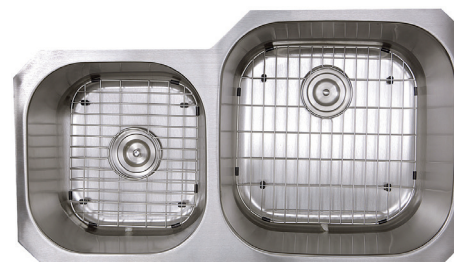

17.75" x 18.5" x 9" (large int.)

10.375" x 16" x 7" (small int.)

Lux Accessory Pack:

(2) NS35CD drains, (1) BG3121L and

(1) BG3121S bottom grids included.

NS7030-R-16

Dimensions:

32.5" x 20.6875" x 9";

32.5" x 17.1875" x 7" (ext.)

17.75" x 18.5" x 9" (large int.)

11.4375" x 14.9375" x 7" (small int.)

Lux Accessory Pack:

(2) NS35CD drains, (1) BG7030L

large bottom grid included.

NS3520-R-16

This sink is reversible. NS3520-16 shown above.

Dimensions:

35.25" x 17.125" x 8";

35.25" x 20.125" x 10" (ext.)

14" x 15" x 8" (small int.)

18" x 18" x 10" (large int.)

Lux Accessory Pack:

(2) NS35CD drains, (1) BG3520L and

(1) BG3520S bottom grids included.