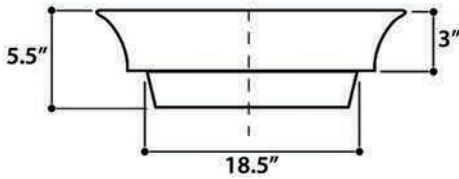

model RC77240P

All Dimensions are Nominal +/- .25"

DINARD

model RC77240W

REGATTA COLLECTION

LA MADDALENA

model RC73040PD

All Dimensions are Nominal +/- .25"

PORTO CERVO

model RC73040PR

All Dimensions are Nominal +/- .25"

REGATTA COLLECTION

All Dimensions are Nominal +/- .25"

model RC73040W

CANNES

All White Version Also Available Shown Here

All Dimensions are Nominal +/- .25"

model RC2040CON

BAZBAR

model RC7304MBGR

BLUFF

REGATTA COLLECTION

MODEL KIEL HAND THROWN ON A POTTER'S WHEEL

KIEL

Hand thrown on a potter's wheel

REGATTA COLLECTION

All Dimensions are Nominal +/- .25"

MONTE CARLO

model RC72030P

All Dimensions are Nominal +/- .25"

ST. BART

model RC74040PG