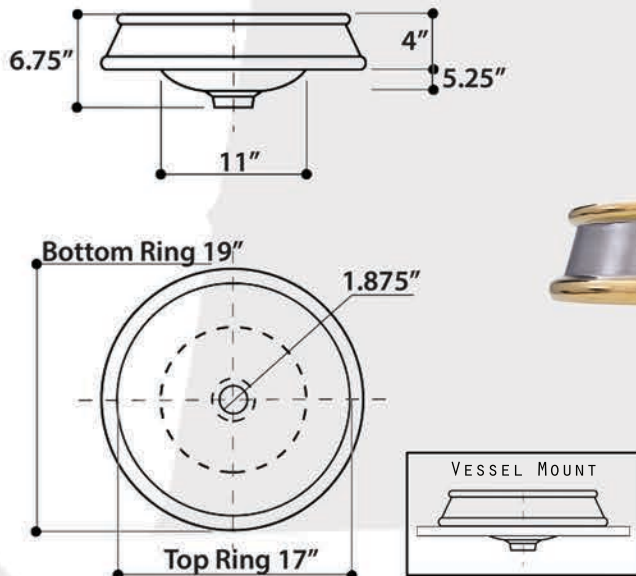

All Dimensions are Nominal +/- .25"

model RC2040CON

BAZBAR

model RC7304MBGR

BLUFF

REGATTA COLLECTION

MODEL KIEL HAND THROWN ON A POTTER'S WHEEL

KIEL

Hand thrown on a potter's wheel

REGATTA COLLECTION

All Dimensions are Nominal +/- .25"

MONTE CARLO

model RC72030P

All Dimensions are Nominal +/- .25"

ST. BART

model RC74040PG

REGATTA COLLECTION

DUBAI

model RC79040G

All Dimensions are Nominal +/- .25"

PORTOFINO

model RC79041W

All Dimensions are Nominal +/- .25"

REGATTA COLLECTION