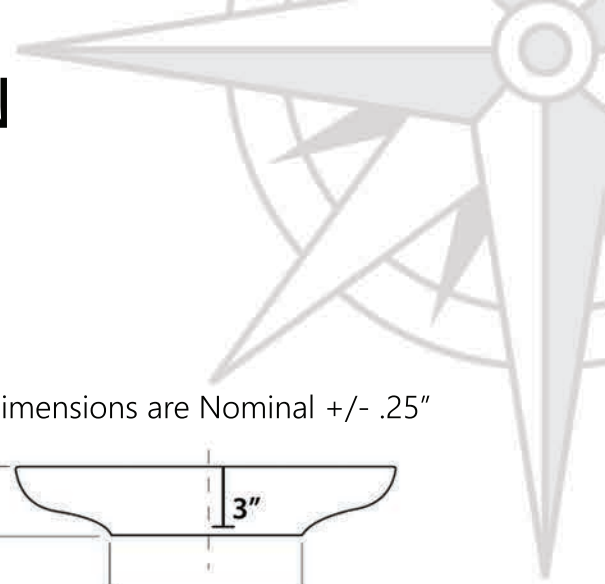

REGATTA COLLECTION