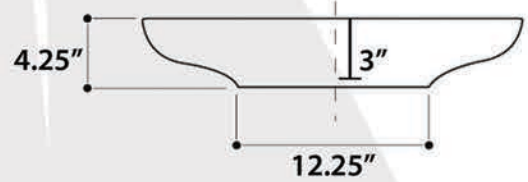

Hand thrown on a potter's wheel

REGATTA COLLECTION

All Dimensions are Nominal +/- .25"

MONTE CARLO

model RC72030P

All Dimensions are Nominal +/- .25"

ST. BART

model RC74040PG

REGATTA COLLECTION

DUBAI

model RC79040G

All Dimensions are Nominal +/- .25"

PORTOFINO

model RC79041W

All Dimensions are Nominal +/- .25"

REGATTA COLLECTION