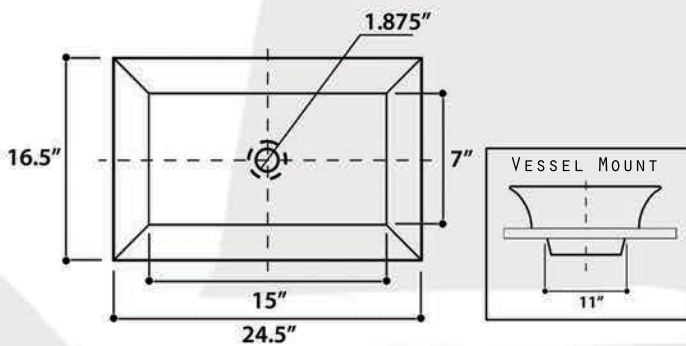

model RC77240P

All Dimensions are Nominal +/- .25"

DINARD

model RC77240W

REGATTA COLLECTION

LA MADDALENA

model RC73040PD

All Dimensions are Nominal +/- .25"

PORTO CERVO

model RC73040PR

All Dimensions are Nominal +/- .25"

REGATTA COLLECTION

All Dimensions are Nominal +/- .25"

model RC73040W

CANNES

All White Version Also Available Shown Here

All Dimensions are Nominal +/- .25"

model RC2040CON

BAZBAR

model RC7304MBGR

BLUFF

REGATTA COLLECTION

MODEL KIEL HAND THROWN ON A POTTER'S WHEEL

KIEL