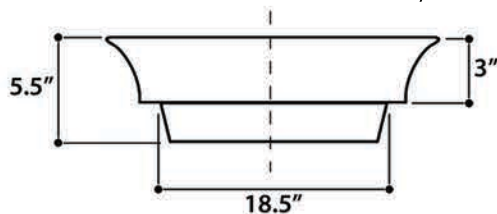

model RC77240BS

All Dimensions are Nominal +/- .25"

LUGANO

model RC77240GF

All Dimensions are Nominal +/- .25"

REGATTA COLLECTION

All Dimensions are Nominal +/- .25"

ST. MALO

model RC77240P

All Dimensions are Nominal +/- .25"

DINARD

model RC77240W

REGATTA COLLECTION

LA MADDALENA

model RC73040PD

All Dimensions are Nominal +/- .25"

PORTO CERVO

model RC73040PR

All Dimensions are Nominal +/- .25"

REGATTA COLLECTION

All Dimensions are Nominal +/- .25"

model RC73040W

CANNES

All White Version Also Available Shown Here