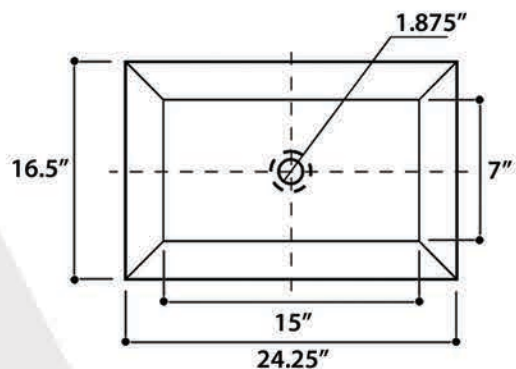

model RC77240BS

All Dimensions are Nominal +/- .25"

LUGANO

model RC77240GF

All Dimensions are Nominal +/- .25"

REGATTA COLLECTION

All Dimensions are Nominal +/- .25"

ST. MALO

model RC77240P

All Dimensions are Nominal +/- .25"

DINARD

model RC77240W

REGATTA COLLECTION

LA MADDALENA

model RC73040PD

All Dimensions are Nominal +/- .25"

PORTO CERVO

model RC73040PR

All Dimensions are Nominal +/- .25"

REGATTA COLLECTION

All Dimensions are Nominal +/- .25"

model RC73040W

CANNES

All White Version Also Available Shown Here