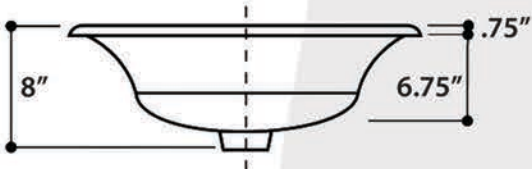

Hand thrown on a potter's wheel

REGATTA COLLECTION

All Dimensions are Nominal +/- .25"

MONTE CARLO

model RC72030P

All Dimensions are Nominal +/- .25"

ST. BART

model RC74040PG

REGATTA COLLECTION

DUBAI

model RC79040G

All Dimensions are Nominal +/- .25"

PORTOFINO

model RC79041W

All Dimensions are Nominal +/- .25"

REGATTA COLLECTION

All Dimensions are Nominal +/- .25"

All Dimensions are Nominal +/- .25"

ST. JOHN

model RC70640GS

TORTOLA

model RC70640W

REGATTA COLLECTION

DRAKE MATTE BLACK