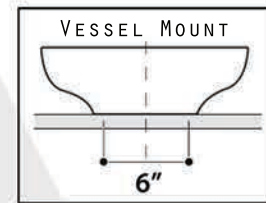

REGATTA COLLECTION

DUBAI

model RC79040G

All Dimensions are Nominal +/- .25"

PORTOFINO

model RC79041W

All Dimensions are Nominal +/- .25"

REGATTA COLLECTION