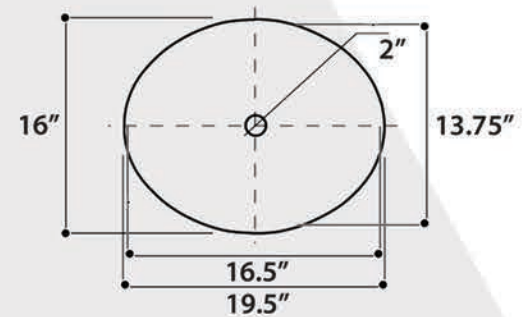

GENUINE ITALIAN FIRECLAY MADE IN ITALY