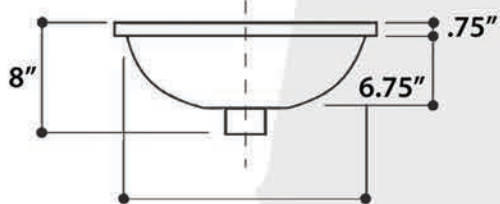

REGATTA COLLECTION

All Dimensions are Nominal +/- .25"

IZOLA

model RC78340SL

All Dimensions are Nominal +/- .25"

ANZIO

model RC78340GRD

GENUINE ITALIAN FIRECLAY MADE IN ITALY