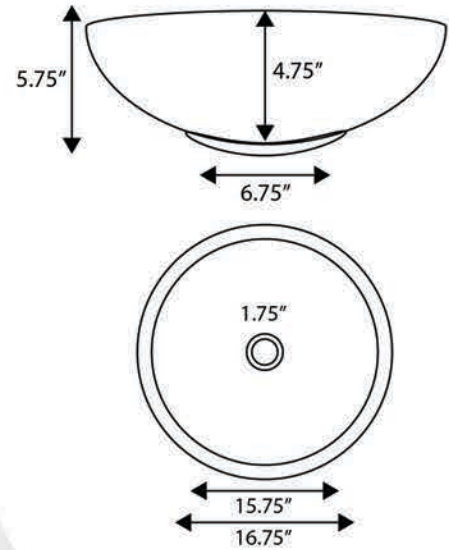

REGATTA COLLECTION

DUBAI

model RC79040G

All Dimensions are Nominal +/- .25"

PORTOFINO

model RC79041W

All Dimensions are Nominal +/- .25"

REGATTA COLLECTION

All Dimensions are Nominal +/- .25"

All Dimensions are Nominal +/- .25"

ST. JOHN

model RC70640GS

TORTOLA

model RC70640W

REGATTA COLLECTION

DRAKE MATTE BLACK

RC7040GMS-MB

All Dimensions are Nominal +/- .25"

DRAKE WHITE

RC7040GMS-W

All Dimensions are Nominal +/- .25"

REGATTA COLLECTION

All Dimensions are Nominal +/- .25"

BISCAYNE

model RC1000ETRN

All Dimensions are Nominal +/- .25"

MARBLEHEAD

model RC2000TFUFB

REGATTA COLLECTION

ST. LOUIS

model RC73240BHY

All Dimensions are Nominal +/- .25"