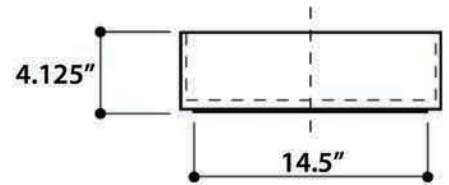

model RC77240P

All Dimensions are Nominal +/- .25"

DINARD

model RC77240W

REGATTA COLLECTION

LA MADDALENA

model RC73040PD

All Dimensions are Nominal +/- .25"

PORTO CERVO

model RC73040PR

All Dimensions are Nominal +/- .25"

REGATTA COLLECTION

All Dimensions are Nominal +/- .25"

model RC73040W

CANNES

All White Version Also Available Shown Here

All Dimensions are Nominal +/- .25"

model RC2040CON

BAZBAR

model RC7304MBGR

BLUFF

REGATTA COLLECTION

MODEL KIEL HAND THROWN ON A POTTER'S WHEEL

KIEL

Hand thrown on a potter's wheel

REGATTA COLLECTION

All Dimensions are Nominal +/- .25"

MONTE CARLO

model RC72030P

All Dimensions are Nominal +/- .25"

ST. BART

model RC74040PG