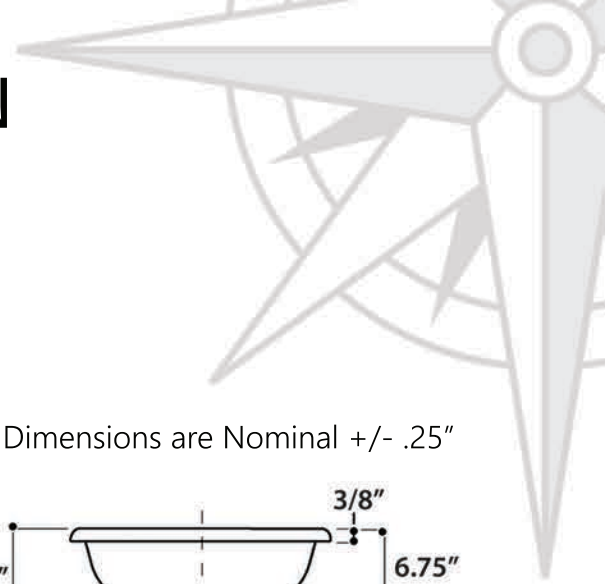

model RC1000ETRN

All Dimensions are Nominal +/- .25"

MARBLEHEAD

model RC2000TFUFB

REGATTA COLLECTION

ST. LOUIS

model RC73240BHY

All Dimensions are Nominal +/- .25"