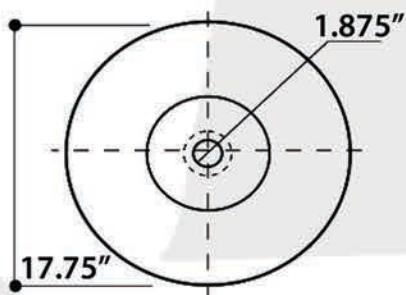

model RC77240BS

All Dimensions are Nominal +/- .25"

LUGANO

model RC77240GF

All Dimensions are Nominal +/- .25"

REGATTA COLLECTION

All Dimensions are Nominal +/- .25"

ST. MALO

model RC77240P

All Dimensions are Nominal +/- .25"

DINARD

model RC77240W

REGATTA COLLECTION

LA MADDALENA

model RC73040PD

All Dimensions are Nominal +/- .25"