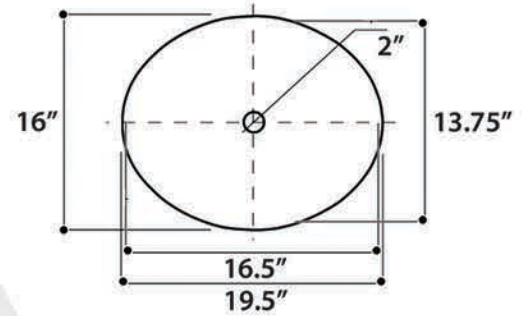

RC7040GMS-MB

All Dimensions are Nominal +/- .25"

DRAKE WHITE

RC7040GMS-W

All Dimensions are Nominal +/- .25"

REGATTA COLLECTION

All Dimensions are Nominal +/- .25"

BISCAYNE

model RC1000ETRN

All Dimensions are Nominal +/- .25"

MARBLEHEAD

model RC2000TFUFB

REGATTA COLLECTION

ST. LOUIS

model RC73240BHY

All Dimensions are Nominal +/- .25"