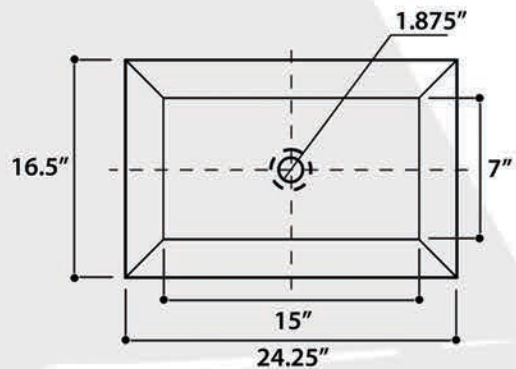

model RC77240BS

All Dimensions are Nominal +/- .25"

LUGANO

model RC77240GF

All Dimensions are Nominal +/- .25"

REGATTA COLLECTION

All Dimensions are Nominal +/- .25"

ST. MALO

model RC77240P

All Dimensions are Nominal +/- .25"

DINARD

model RC77240W

REGATTA COLLECTION

LA MADDALENA

model RC73040PD

All Dimensions are Nominal +/- .25"

PORTO CERVO

model RC73040PR

All Dimensions are Nominal +/- .25"

REGATTA COLLECTION

All Dimensions are Nominal +/- .25"

model RC73040W

CANNES

All White Version Also Available Shown Here