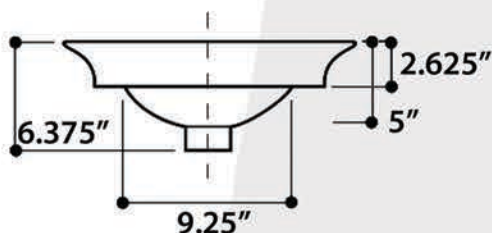

model RC77240BS

All Dimensions are Nominal +/- .25"

LUGANO

model RC77240GF

All Dimensions are Nominal +/- .25"

REGATTA COLLECTION

All Dimensions are Nominal +/- .25"

ST. MALO

model RC77240P

All Dimensions are Nominal +/- .25"

DINARD

model RC77240W

REGATTA COLLECTION

LA MADDALENA

model RC73040PD

All Dimensions are Nominal +/- .25"

PORTO CERVO

model RC73040PR

All Dimensions are Nominal +/- .25"

REGATTA COLLECTION

All Dimensions are Nominal +/- .25"

model RC73040W

CANNES

All White Version Also Available Shown Here