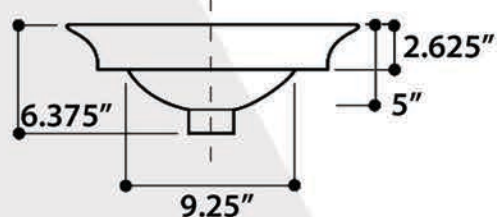

model RC77240BS

All Dimensions are Nominal +/- .25"

LUGANO

model RC77240GF

All Dimensions are Nominal +/- .25"

REGATTA COLLECTION

All Dimensions are Nominal +/- .25"

ST. MALO

model RC77240P

All Dimensions are Nominal +/- .25"

DINARD

model RC77240W

REGATTA COLLECTION

LA MADDALENA

model RC73040PD

All Dimensions are Nominal +/- .25"

PORTO CERVO

model RC73040PR

All Dimensions are Nominal +/- .25"

REGATTA COLLECTION

All Dimensions are Nominal +/- .25"

model RC73040W

CANNES

All White Version Also Available Shown Here