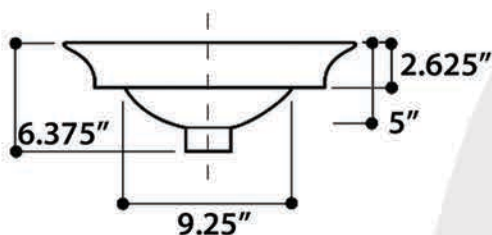

model RC77240BS

All Dimensions are Nominal +/- .25"

LUGANO

model RC77240GF

All Dimensions are Nominal +/- .25"

REGATTA COLLECTION

All Dimensions are Nominal +/- .25"

ST. MALO

model RC77240P

All Dimensions are Nominal +/- .25"

DINARD

model RC77240W

REGATTA COLLECTION

LA MADDALENA

model RC73040PD

All Dimensions are Nominal +/- .25"

PORTO CERVO

model RC73040PR

All Dimensions are Nominal +/- .25"

REGATTA COLLECTION

All Dimensions are Nominal +/- .25"

model RC73040W

CANNES

All White Version Also Available Shown Here