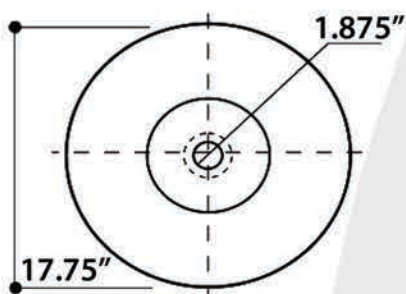

model RC77240BS

All Dimensions are Nominal +/- .25"

LUGANO

model RC77240GF

All Dimensions are Nominal +/- .25"

REGATTA COLLECTION

All Dimensions are Nominal +/- .25"

ST. MALO

model RC77240P

All Dimensions are Nominal +/- .25"

DINARD

model RC77240W

REGATTA COLLECTION

LA MADDALENA

model RC73040PD

All Dimensions are Nominal +/- .25"