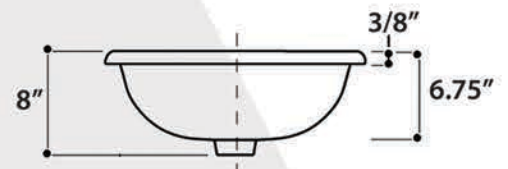

GENUINE ITALIAN FIRECLAY MADE IN ITALY