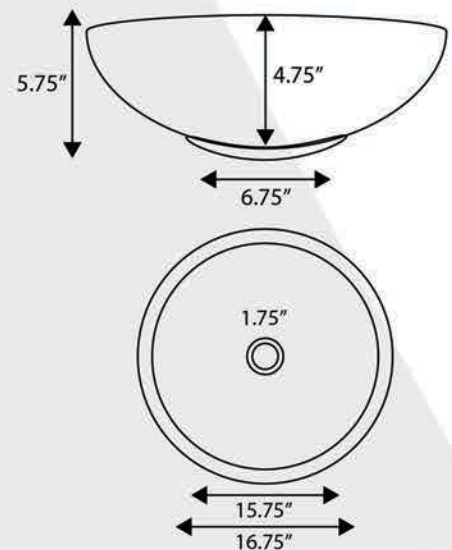

All Dimensions are Nominal +/- .25"

All Dimensions are Nominal +/- .25"

ST. JOHN

model RC70640GS

TORTOLA

model RC70640W

REGATTA COLLECTION

DRAKE MATTE BLACK

RC7040GMS-MB

All Dimensions are Nominal +/- .25"

DRAKE WHITE

RC7040GMS-W

All Dimensions are Nominal +/- .25"

REGATTA COLLECTION

All Dimensions are Nominal +/- .25"

BISCAYNE

model RC1000ETRN

All Dimensions are Nominal +/- .25"

MARBLEHEAD

model RC2000TFUFB

REGATTA COLLECTION

ST. LOUIS

model RC73240BHY

All Dimensions are Nominal +/- .25"