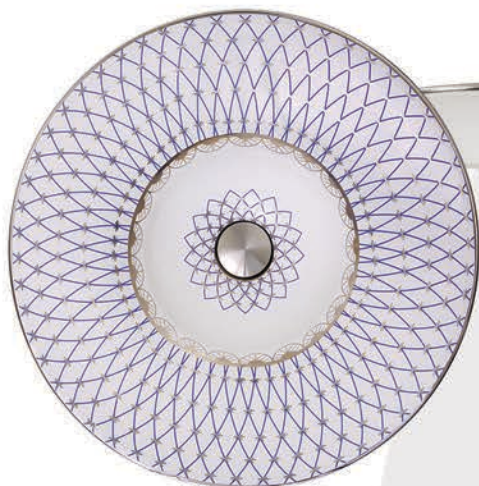

REGATTA COLLECTION

ELEGANT BATH BASINS

GENUINE  FIRECLAY

MADE IN ITALY

V01.21

REGATTA COLLECTION

A unique collection of Italian hand finished fireclay lav basins.

Like a sailing race involving skill and technique, these sinks embody the craftsmanship and artistry of Italy. Forged from fire, shaped and designed as objects of art, they are daring in their style. From beautiful appliques finished in hand painted genuine platinum and 24k gold, to artfully applied 24k gold and platinum leaf, their beauty is on full display in these original pieces for your powder room, washroom, or spa.

24k Gold

Genuine Copper

Hand painted by Italian Artisans
Genuine Fireclay

Made in Italy

Nantucket
S I N K S

REGATTA
COLLECTION

REGATTA COLLECTION

ST. TROPEZ

model RC77240BS

All Dimensions are Nominal +/- .25"

LUGANO

model RC77240GF

All Dimensions are Nominal +/- .25"

REGATTA COLLECTION

All Dimensions are Nominal +/- .25"

ST. MALO