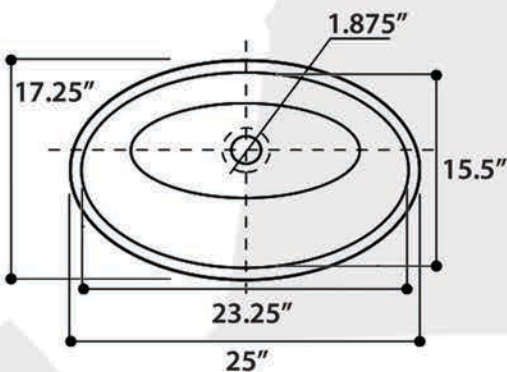

Hand thrown on a potter's wheel

REGATTA COLLECTION

All Dimensions are Nominal +/- .25"

MONTE CARLO

model RC72030P

All Dimensions are Nominal +/- .25"

ST. BART

model RC74040PG

REGATTA COLLECTION

DUBAI

model RC79040G

All Dimensions are Nominal +/- .25"

PORTOFINO

model RC79041W

All Dimensions are Nominal +/- .25"

REGATTA COLLECTION

All Dimensions are Nominal +/- .25"

All Dimensions are Nominal +/- .25"

ST. JOHN

model RC70640GS

TORTOLA

model RC70640W

REGATTA COLLECTION

DRAKE MATTE BLACK

RC7040GMS-MB

All Dimensions are Nominal +/- .25"

DRAKE WHITE

RC7040GMS-W

All Dimensions are Nominal +/- .25"

REGATTA COLLECTION

All Dimensions are Nominal +/- .25"

BISCAYNE