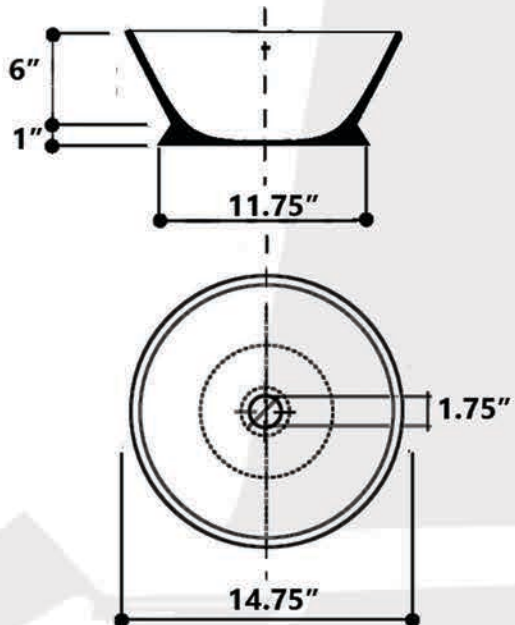

REGATTA COLLECTION

DUBAI

model RC79040G

All Dimensions are Nominal +/- .25"

PORTOFINO

model RC79041W

All Dimensions are Nominal +/- .25"

REGATTA COLLECTION

All Dimensions are Nominal +/- .25"

All Dimensions are Nominal +/- .25"

ST. JOHN

model RC70640GS

TORTOLA

model RC70640W

REGATTA COLLECTION

DRAKE MATTE BLACK

RC7040GMS-MB

All Dimensions are Nominal +/- .25"

DRAKE WHITE

RC7040GMS-W

All Dimensions are Nominal +/- .25"

REGATTA COLLECTION

All Dimensions are Nominal +/- .25"

BISCAYNE

model RC1000ETRN

All Dimensions are Nominal +/- .25"

MARBLEHEAD

model RC2000TFUFB

REGATTA COLLECTION

ST. LOUIS

model RC73240BHY

All Dimensions are Nominal +/- .25"