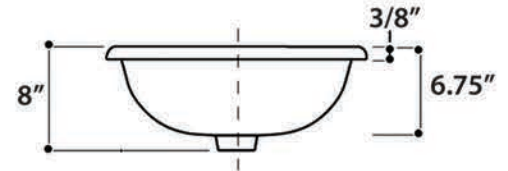

RC7040GMS-MB

All Dimensions are Nominal +/- .25"

DRAKE WHITE

RC7040GMS-W

All Dimensions are Nominal +/- .25"

REGATTA COLLECTION

All Dimensions are Nominal +/- .25"

BISCAYNE

model RC1000ETRN

All Dimensions are Nominal +/- .25"

MARBLEHEAD

model RC2000TFUFB

REGATTA COLLECTION

ST. LOUIS

model RC73240BHY

All Dimensions are Nominal +/- .25"