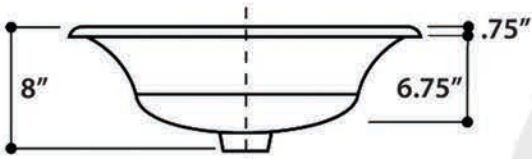

Hand thrown on a potter's wheel

REGATTA COLLECTION

All Dimensions are Nominal +/- .25"

MONTE CARLO

model RC72030P

All Dimensions are Nominal +/- .25"

ST. BART

model RC74040PG

REGATTA COLLECTION

DUBAI

model RC79040G

All Dimensions are Nominal +/- .25"

PORTOFINO

model RC79041W

All Dimensions are Nominal +/- .25"

REGATTA COLLECTION

All Dimensions are Nominal +/- .25"

All Dimensions are Nominal +/- .25"

ST. JOHN

model RC70640GS

TORTOLA

model RC70640W

REGATTA COLLECTION

DRAKE MATTE BLACK

RC7040GMS-MB

All Dimensions are Nominal +/- .25"

DRAKE WHITE

RC7040GMS-W

All Dimensions are Nominal +/- .25"

REGATTA COLLECTION

All Dimensions are Nominal +/- .25"

BISCAYNE