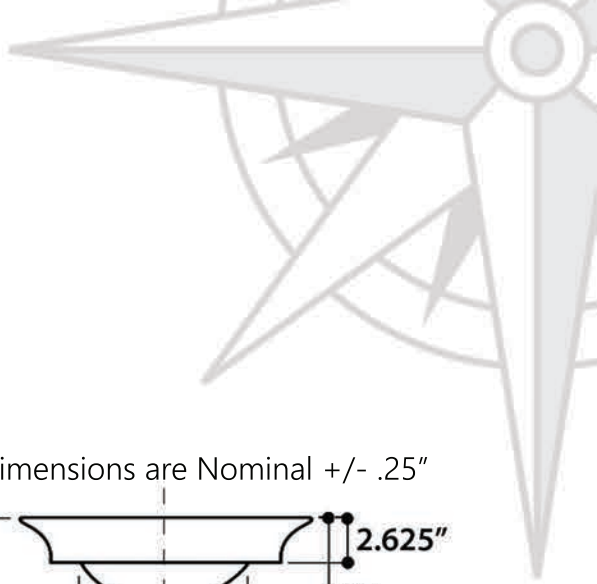

REGATTA COLLECTION