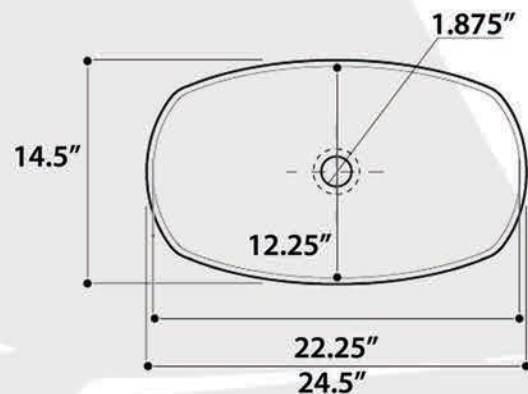

Hand thrown on a potter's wheel

REGATTA COLLECTION

All Dimensions are Nominal +/- .25"

MONTE CARLO

model RC72030P

All Dimensions are Nominal +/- .25"

ST. BART

model RC74040PG

REGATTA COLLECTION

DUBAI

model RC79040G

All Dimensions are Nominal +/- .25"

PORTOFINO

model RC79041W

All Dimensions are Nominal +/- .25"

REGATTA COLLECTION

All Dimensions are Nominal +/- .25"

All Dimensions are Nominal +/- .25"

ST. JOHN

model RC70640GS

TORTOLA

model RC70640W

REGATTA COLLECTION

DRAKE MATTE BLACK

RC7040GMS-MB

All Dimensions are Nominal +/- .25"

DRAKE WHITE

RC7040GMS-W

All Dimensions are Nominal +/- .25"

REGATTA COLLECTION

All Dimensions are Nominal +/- .25"

BISCAYNE