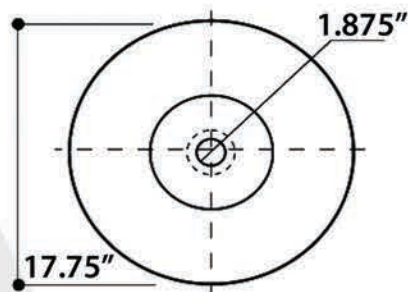

model RC77240BS

All Dimensions are Nominal +/- .25"

LUGANO

model RC77240GF

All Dimensions are Nominal +/- .25"

REGATTA COLLECTION

All Dimensions are Nominal +/- .25"

ST. MALO

model RC77240P

All Dimensions are Nominal +/- .25"

DINARD

model RC77240W

REGATTA COLLECTION

LA MADDALENA

model RC73040PD

All Dimensions are Nominal +/- .25"