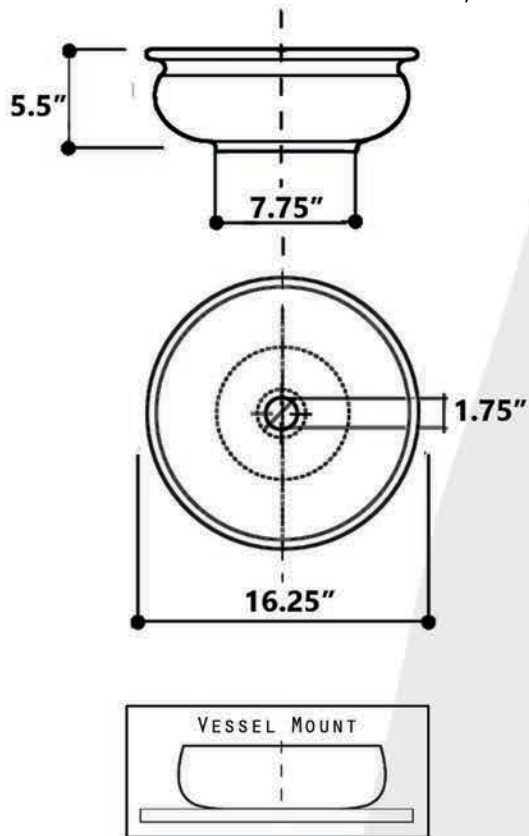

REGATTA COLLECTION

DUBAI

model RC79040G

All Dimensions are Nominal +/- .25"

PORTOFINO

model RC79041W

All Dimensions are Nominal +/- .25"

REGATTA COLLECTION

All Dimensions are Nominal +/- .25"

All Dimensions are Nominal +/- .25"

ST. JOHN

model RC70640GS

TORTOLA

model RC70640W

REGATTA COLLECTION

DRAKE MATTE BLACK

RC7040GMS-MB

All Dimensions are Nominal +/- .25"

DRAKE WHITE

RC7040GMS-W

All Dimensions are Nominal +/- .25"

REGATTA COLLECTION

All Dimensions are Nominal +/- .25"

BISCAYNE

model RC1000ETRN

All Dimensions are Nominal +/- .25"

MARBLEHEAD

model RC2000TFUFB

REGATTA COLLECTION

ST. LOUIS

model RC73240BHY

All Dimensions are Nominal +/- .25"