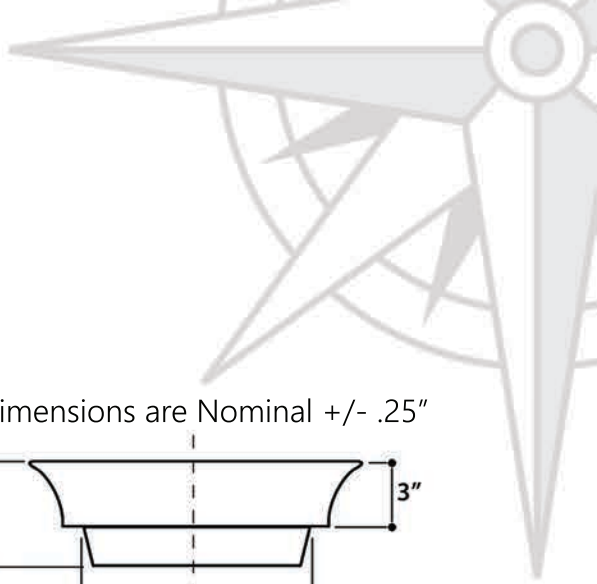

model RC77240P

All Dimensions are Nominal +/- .25"

DINARD

model RC77240W

REGATTA COLLECTION

LA MADDALENA

model RC73040PD

All Dimensions are Nominal +/- .25"