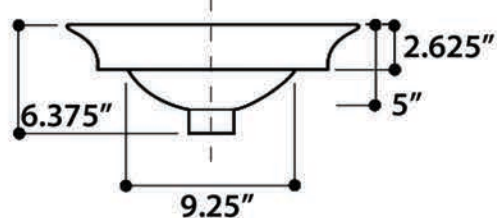

model RC77240BS

All Dimensions are Nominal +/- .25"

LUGANO

model RC77240GF

All Dimensions are Nominal +/- .25"

REGATTA COLLECTION

All Dimensions are Nominal +/- .25"

ST. MALO

model RC77240P

All Dimensions are Nominal +/- .25"

DINARD

model RC77240W

REGATTA COLLECTION

LA MADDALENA

model RC73040PD

All Dimensions are Nominal +/- .25"

PORTO CERVO

model RC73040PR

All Dimensions are Nominal +/- .25"

REGATTA COLLECTION

All Dimensions are Nominal +/- .25"

model RC73040W

CANNES

All White Version Also Available Shown Here