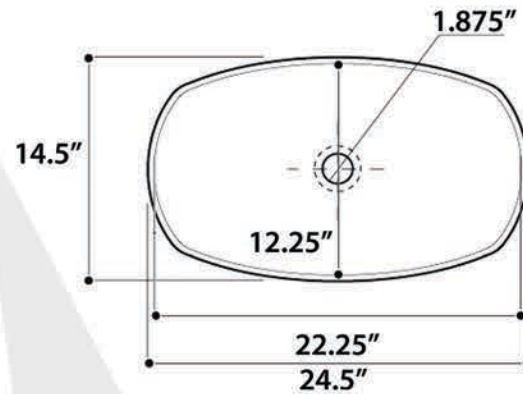

Hand thrown on a potter's wheel

REGATTA COLLECTION

All Dimensions are Nominal +/- .25"

MONTE CARLO

model RC72030P

All Dimensions are Nominal +/- .25"

ST. BART

model RC74040PG

REGATTA COLLECTION

DUBAI

model RC79040G

All Dimensions are Nominal +/- .25"

PORTOFINO

model RC79041W

All Dimensions are Nominal +/- .25"

REGATTA COLLECTION

All Dimensions are Nominal +/- .25"

All Dimensions are Nominal +/- .25"

ST. JOHN

model RC70640GS

TORTOLA

model RC70640W

REGATTA COLLECTION

DRAKE MATTE BLACK

RC7040GMS-MB

All Dimensions are Nominal +/- .25"

DRAKE WHITE

RC7040GMS-W

All Dimensions are Nominal +/- .25"

REGATTA COLLECTION

All Dimensions are Nominal +/- .25"

BISCAYNE