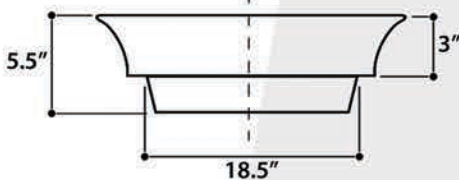

model RC77240P

All Dimensions are Nominal +/- .25"

DINARD

model RC77240W

REGATTA COLLECTION

LA MADDALENA

model RC73040PD

All Dimensions are Nominal +/- .25"

PORTO CERVO

model RC73040PR

All Dimensions are Nominal +/- .25"

REGATTA COLLECTION

All Dimensions are Nominal +/- .25"

model RC73040W

CANNES

All White Version Also Available Shown Here

All Dimensions are Nominal +/- .25"

model RC2040CON

BAZBAR

model RC7304MBGR

BLUFF

REGATTA COLLECTION

MODEL KIEL HAND THROWN ON A POTTER'S WHEEL

KIEL

Hand thrown on a potter's wheel

REGATTA COLLECTION

All Dimensions are Nominal +/- .25"

MONTE CARLO

model RC72030P

All Dimensions are Nominal +/- .25"

ST. BART

model RC74040PG