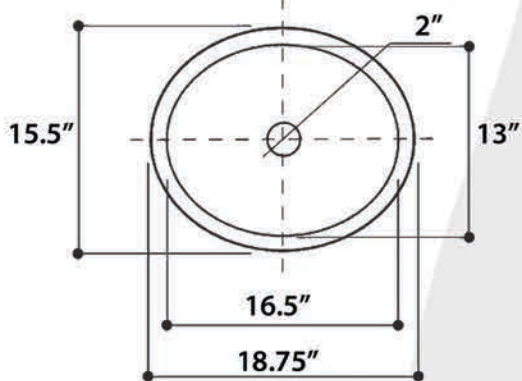

RC7040GMS-MB

All Dimensions are Nominal +/- .25"

DRAKE WHITE

RC7040GMS-W

All Dimensions are Nominal +/- .25"

REGATTA COLLECTION

All Dimensions are Nominal +/- .25"

BISCAYNE

model RC1000ETRN

All Dimensions are Nominal +/- .25"

MARBLEHEAD

model RC2000TFUFB

REGATTA COLLECTION

ST. LOUIS

model RC73240BHY

All Dimensions are Nominal +/- .25"

SANREMO

model RC73240GS

All Dimensions are Nominal +/- .25"

GENUINE ITALIAN FIRECLAY MADE IN ITALY

REGATTA COLLECTION

All Dimensions are Nominal +/- .25"

IZOLA

model RC78340SL