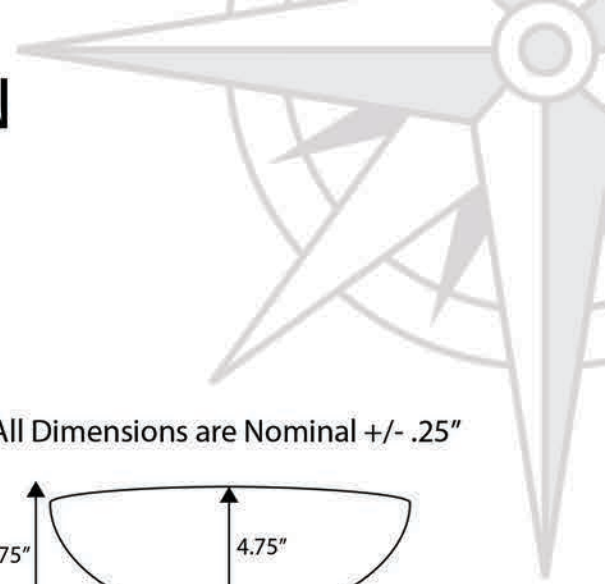

All Dimensions are Nominal +/- .25"

All Dimensions are Nominal +/- .25"

ST. JOHN

model RC70640GS

TORTOLA

model RC70640W

REGATTA COLLECTION

DRAKE MATTE BLACK