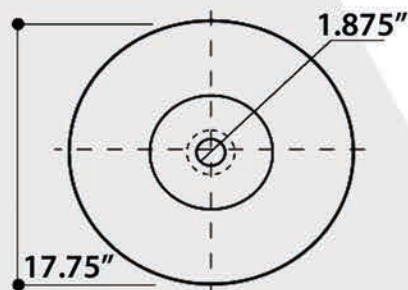

model RC77240BS

All Dimensions are Nominal +/- .25"

LUGANO

model RC77240GF

All Dimensions are Nominal +/- .25"

REGATTA COLLECTION

All Dimensions are Nominal +/- .25"

ST. MALO

model RC77240P

All Dimensions are Nominal +/- .25"

DINARD

model RC77240W

REGATTA COLLECTION

LA MADDALENA

model RC73040PD

All Dimensions are Nominal +/- .25"