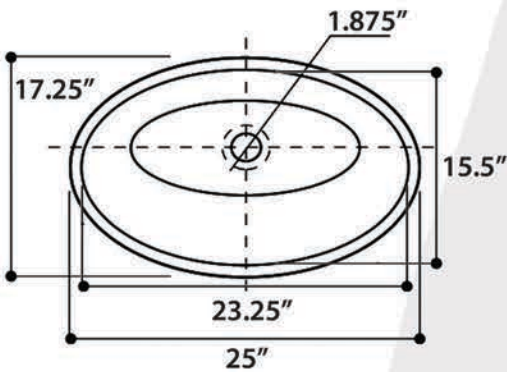

Hand thrown on a potter's wheel

REGATTA COLLECTION

All Dimensions are Nominal +/- .25"

MONTE CARLO

model RC72030P

All Dimensions are Nominal +/- .25"

ST. BART

model RC74040PG

REGATTA COLLECTION

DUBAI

model RC79040G

All Dimensions are Nominal +/- .25"

PORTOFINO

model RC79041W

All Dimensions are Nominal +/- .25"

REGATTA COLLECTION

All Dimensions are Nominal +/- .25"

All Dimensions are Nominal +/- .25"

ST. JOHN

model RC70640GS

TORTOLA

model RC70640W

REGATTA COLLECTION

DRAKE MATTE BLACK

RC7040GMS-MB

All Dimensions are Nominal +/- .25"

DRAKE WHITE

RC7040GMS-W

All Dimensions are Nominal +/- .25"

REGATTA COLLECTION

All Dimensions are Nominal +/- .25"

BISCAYNE