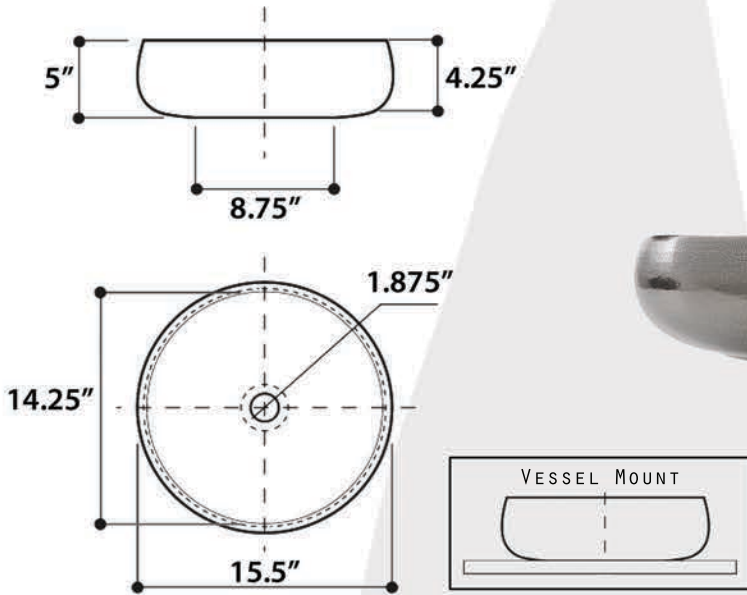

PORTO CERVO

model RC73040PR

All Dimensions are Nominal +/- .25"

REGATTA COLLECTION

All Dimensions are Nominal +/- .25"

model RC73040W

CANNES

All White Version Also Available Shown Here

All Dimensions are Nominal +/- .25"

model RC2040CON

BAZBAR

model RC7304MBGR

BLUFF

REGATTA COLLECTION

MODEL KIEL HAND THROWN ON A POTTER'S WHEEL

KIEL

Hand thrown on a potter's wheel

REGATTA COLLECTION

All Dimensions are Nominal +/- .25"

MONTE CARLO

model RC72030P

All Dimensions are Nominal +/- .25"

ST. BART

model RC74040PG

REGATTA COLLECTION

DUBAI

model RC79040G

All Dimensions are Nominal +/- .25"

PORTOFINO

model RC79041W

All Dimensions are Nominal +/- .25"

REGATTA COLLECTION