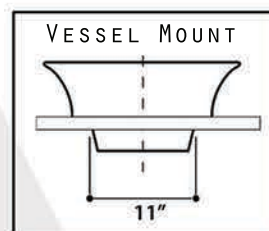

model RC77240BS

All Dimensions are Nominal +/- .25"

LUGANO

model RC77240GF

All Dimensions are Nominal +/- .25"

REGATTA COLLECTION

All Dimensions are Nominal +/- .25"

ST. MALO

model RC77240P

All Dimensions are Nominal +/- .25"

DINARD

model RC77240W

REGATTA COLLECTION

LA MADDALENA

model RC73040PD

All Dimensions are Nominal +/- .25"