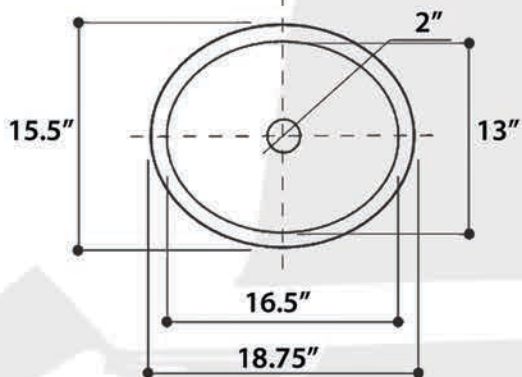

REGATTA COLLECTION

All Dimensions are Nominal +/- .25"

IZOLA

model RC78340SL

All Dimensions are Nominal +/- .25"

ANZIO

model RC78340GRD

GENUINE ITALIAN FIRECLAY MADE IN ITALY