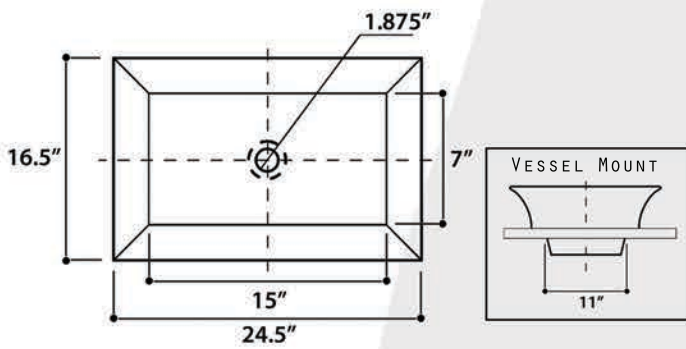

model RC77240P

All Dimensions are Nominal +/- .25"

DINARD

model RC77240W

REGATTA COLLECTION

LA MADDALENA

model RC73040PD

All Dimensions are Nominal +/- .25"

PORTO CERVO

model RC73040PR

All Dimensions are Nominal +/- .25"

REGATTA COLLECTION

All Dimensions are Nominal +/- .25"

model RC73040W

CANNES

All White Version Also Available Shown Here