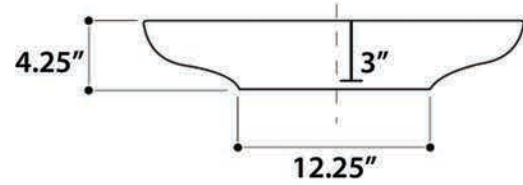

Hand thrown on a potter's wheel

REGATTA COLLECTION

All Dimensions are Nominal +/- .25"

MONTE CARLO

model RC72030P

All Dimensions are Nominal +/- .25"

ST. BART

model RC74040PG

REGATTA COLLECTION

DUBAI

model RC79040G

All Dimensions are Nominal +/- .25"

PORTOFINO

model RC79041W

All Dimensions are Nominal +/- .25"

REGATTA COLLECTION

All Dimensions are Nominal +/- .25"

All Dimensions are Nominal +/- .25"

ST. JOHN

model RC70640GS

TORTOLA

model RC70640W

REGATTA COLLECTION

DRAKE MATTE BLACK

RC7040GMS-MB

All Dimensions are Nominal +/- .25"

DRAKE WHITE

RC7040GMS-W

All Dimensions are Nominal +/- .25"

REGATTA COLLECTION

All Dimensions are Nominal +/- .25"

BISCAYNE