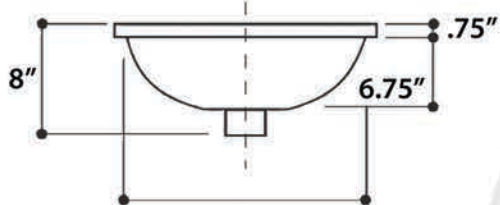

model RC1000ETRN

All Dimensions are Nominal +/- .25"

MARBLEHEAD

model RC2000TFUFB

REGATTA COLLECTION

ST. LOUIS

model RC73240BHY

All Dimensions are Nominal +/- .25"

SANREMO

model RC73240GS

All Dimensions are Nominal +/- .25"

GENUINE ITALIAN FIRECLAY MADE IN ITALY

REGATTA COLLECTION

All Dimensions are Nominal +/- .25"

IZOLA

model RC78340SL