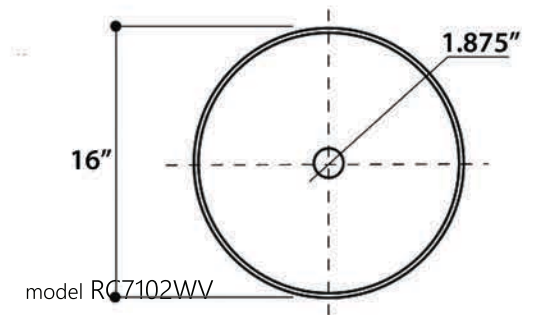

model RC77240P

All Dimensions are Nominal +/- .25"

DINARD

model RC77240W

REGATTA COLLECTION

LA MADDALENA

model RC73040PD

All Dimensions are Nominal +/- .25"

PORTO CERVO

model RC73040PR

All Dimensions are Nominal +/- .25"

REGATTA COLLECTION

All Dimensions are Nominal +/- .25"

model RC73040W

CANNES

All White Version Also Available Shown Here

All Dimensions are Nominal +/- .25"

model RC2040CON

BAZBAR

model RC7304MBGR

BLUFF

REGATTA COLLECTION

MODEL KIEL HAND THROWN ON A POTTER'S WHEEL

KIEL

Hand thrown on a potter's wheel

REGATTA COLLECTION

All Dimensions are Nominal +/- .25"

MONTE CARLO

model RC72030P

All Dimensions are Nominal +/- .25"

ST. BART

model RC74040PG